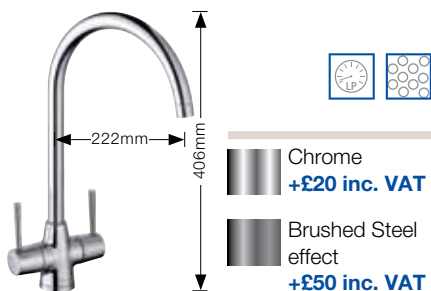

BLANCO CLEO II PK6102

- Dual flow.
- Suitable for low pressure systems, minimum 0.3 bar.

Chrome **+£15 inc. VAT**

BLANCO LOOP PK5700

- High arch long reach spout.
- Suitable for low pressure systems, minimum 0.3 bar.