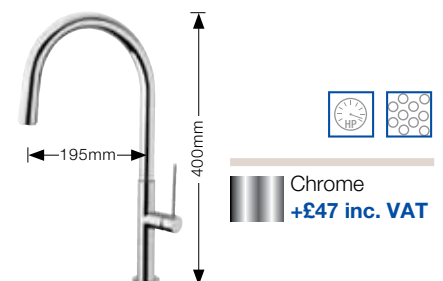

Chrome **+£47 inc. VAT**

BLANCO TRIM PK1500

- Slim style, tall swan neck spout.
- High pressure supply only, minimum 1.0-1.5 bar.