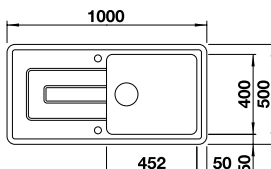

BLANCO TOLON XL 6 S Ceramic sink (Crystal White only) and Chrome tap

Cut Out Size: 970mm x 470mm x 25mm corner radii
Bowl Depth: 190mm Cabinet Size: 600mm

ORDER CODE:
ALA8324

£418
INCL. VAT
SAVE OVER
£150

Also included in the pack price