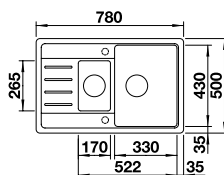

ORDER CODE:
ALA8574+COL

£428
INCL. VAT
**SAVE OVER
£100**

BLANCO LEGRA 6 S COMPACT SILGRANIT® sink and Chrome tap **NEW**

Cut Out Size: 760mm x 480mm x 15mm corner radii
Bowl Depth: 190mm Cabinet Size: 600mm