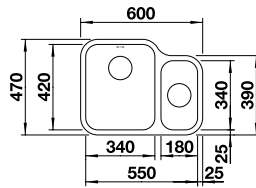

18/10 Stainless Steel

BLANCO YPSILON 550-U Bowls

BLANCO YPSILON 550-U Bowls 18/10 Stainless Steel bowl and Chrome tap

Bowl Depth: 175/130mm Cabinet Size: 600mm

ORDER CODE:
UND7506L/UND7506R

£520
INCL. VAT
**SAVE OVER
£140**