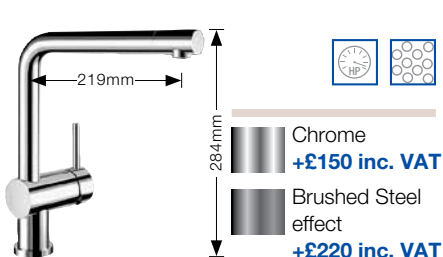

BLANCO LINUS PK2150

- Single lever mixer tap.
- High pressure supply only, minimum 1.0 bar.