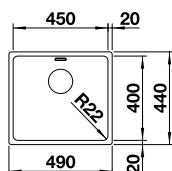

BLANCO ANDANO 450-U Bowl 18/10 Stainless Steel bowl and Chrome tap

ORDER CODE:
UND6555

£488
INCL. VAT
**SAVE OVER
£100**