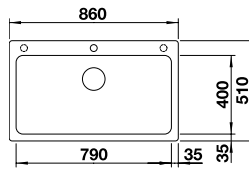

BLANCO NAYA XL 9 SILGRANIT® PuraDur® sink and Chrome tap **NEW**

Cut Out Size: 840mm x 490mm x 15mm corner radii
Bowl Depth: 220mm Cabinet Size: 900mm

Also included in the pack price