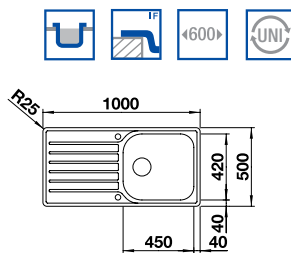

BLANCO LANTOS

18/10 Stainless Steel

BLANCO LANTOS XL 6 S-IF

BLANCO LANTOS XL 6 S-IF 18/10 Stainless Steel sink and Chrome tap

Cut Out Size: 976mm x 476mm x 15mm corner radii
 Bowl Depth: 160mm Cabinet Size: 600mm