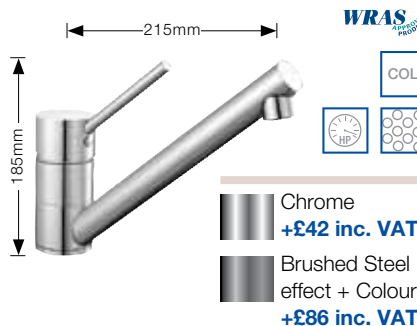

- Twin ceramic-look levers.
- Suitable for low pressure systems, minimum 0.3 bar.

Chrome **+£42 inc. VAT**
Brushed Steel effect + Colour* **+£86 inc. VAT**

BLANCO PEAK PK4700/COLOUR

- Single lever mixer tap.
- Available in Chrome, Brushed Steel and Silgranit® colours.
- High pressure supply only, minimum 0.5 bar.