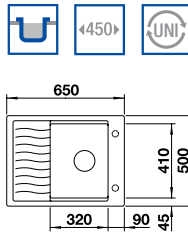

BLANCO ELON 45 S SILGRANIT® PuraDur® sink and Chrome tap