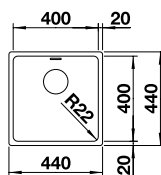

BLANCO ANDANO 400-U Bowl 18/10 Stainless Steel bowl and Chrome tap

ORDER CODE:
UND6542

£462
INCL. VAT
**SAVE OVER
£100**