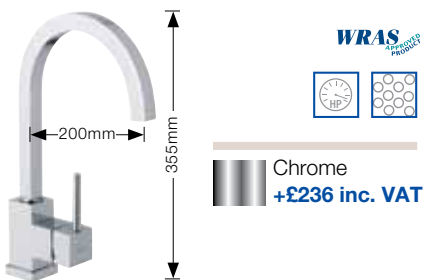

Chrome
+£236 inc. VAT

BLANCO CUBIC MONO PK1350 NEW

- Single lever mixer tap.
- High reach square spout.
- High pressure supply only, minimum 0.5 bar.