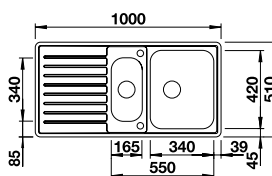

Cut Out Size: 894mm x 489mm x 15mm corner radii
Bowl Depth: 170mm Cabinet Size: 500mm

Also included in the pack price

TAP BLANCO ARTI PK4552CH **WASTE** BFK003
COLANDER 225251
Upgrade to your ideal tap, full range pages 64 to 69

ORDER CODE:
ALA6585

£472

INCL. VAT
**SAVE OVER
£150**

BLANCO CLASSIC Pro 6 S-IF 18/10 Stainless Steel sink and Chrome tap

Cut Out Size: 979mm x 489mm x 15mm corner radii
Bowl Depth: 170/130mm Cabinet Size: 600mm