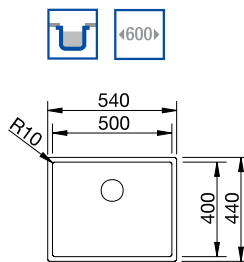

BLANCO
STEELART

Also included in the pack price

TAP BLANCO ARTI PK4552CH WASTE BFK003
Upgrade to your ideal tap, full range pages 64 to 69

ORDER CODE:
UND6534

£648
INCL. VAT
**SAVE OVER
£160**