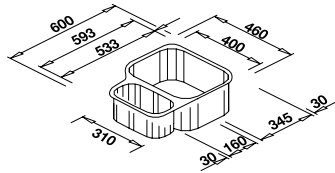

BLANCO SUPREME 533-U Bowls 18/10 Stainless Steel bowl and Chrome tap