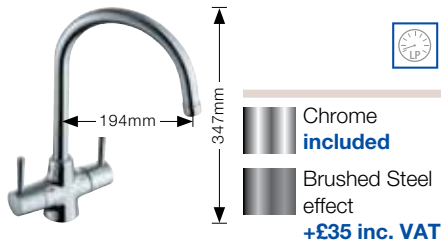

BLANCO Taps upgrades

All sinks sold in this brochure come with the high quality ARTI tap included in the pack price however you can make your kitchen more individual by upgrading to one of our extensive individual range of taps.

Included in the pack

Chrome **included**
Brushed Steel effect **+£35 inc. VAT**

BLANCO ARTI PK4552CH **NEW**

- Suitable for low pressure systems, minimum 0.3 bar.