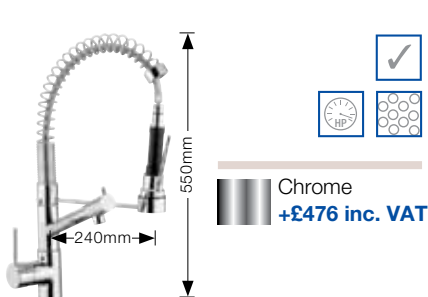

BLANCO Taps upgrades

All sinks sold in this brochure come with one of the **Standard range** of high quality chrome taps included in the price but make your kitchen more individual by upgrading to one of our **extensive Individual range** taps.

BLANCO MASTER-S BABY PK3075 **NEW**

- Professional style single lever tap with spray rinse.
- High pressure supply only, minimum 0.8 bar.