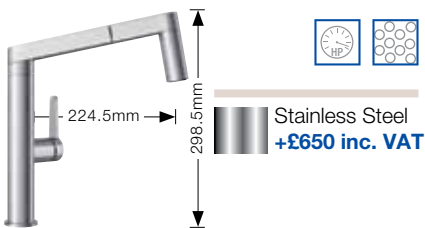

BLANCO PANERA-S PK3124 **NEW**

- Design mixer tap with innovative pull out spray control.
- Change from clear jet to spray jet with one button
- High pressure supply only, minimum 0.5 bar.