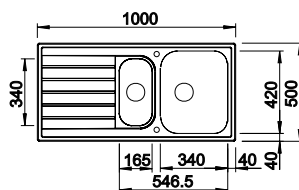

Cut Out Size: 842mm x 482mm x 15mm corner radii
Bowl Depth: 155mm Cabinet Size: 450mm

Also included in the pack price

TAP BLANCO ARTI PK4552CH WASTE BFK003
Upgrade to your ideal tap, full range pages 64 to 69

ORDER CODE:
ALA6268

£268

INCL. VAT
**SAVE OVER
£150**

BLANCO LIVIT 6 S 18/10 Stainless Steel sink and Chrome tap

Cut Out Size: 982mm x 482mm x 15mm corner radii
Bowl Depth: 155/130mm Cabinet Size: 600mm

Also included in the pack price