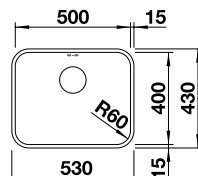

BLANCO SUPRA 500-U Bowl 18/10 Stainless Steel bowl and Chrome tap