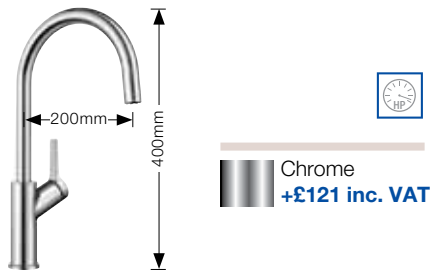

BLANCO Taps upgrades

All sinks sold in this brochure come with the high quality ARTI tap included in the pack price however you can make your kitchen more individual by upgrading to one of our extensive individual range of taps.