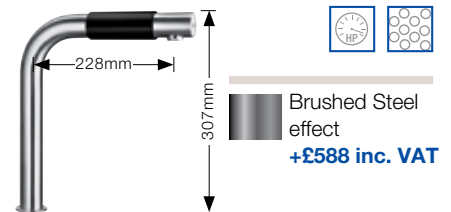

BLANCO SAGA PK2400 **NEW**

- Unique water control, move spout 'sleeve' control forward and backward to adjust flow, turn left to right to provide temperature
- High pressure supply only, minimum 1.0 bar.