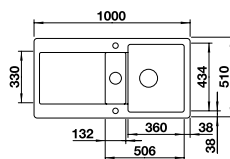

Cut Out Size: 824mm x 474mm x 15mm corner radii
Bowl Depth: 185mm Cabinet Size: 450mm

BLANCO IDENTO 6 S Ceramic sink and Chrome tap **NEW**

German warehouse stock. Allow 10 working days.

ORDER CODE:
ALA8569+COL
£986
INCL. VAT
SAVE OVER
£100