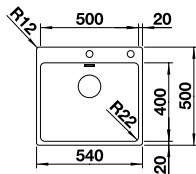

BLANCO ANDANO 500-IF/A 18/10 Stainless Steel sink and Chrome tap

Cut Out Size: 530mm x 490mm x 15mm corner radii
Bowl Depth: 190mm Cabinet Size: 600mm

Also included in the pack price