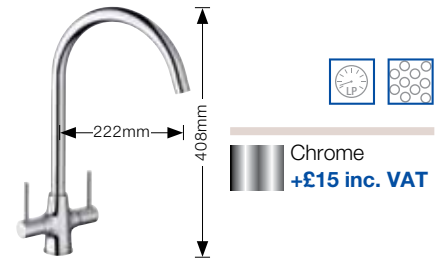

Chrome **+£15 inc. VAT**

BLANCO LOOP PK5700

- High arch long reach spout.
- Suitable for low pressure systems, minimum 0.3 bar.