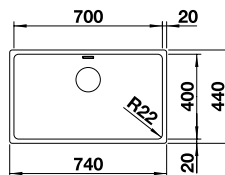

BLANCO ANDANO 700-U Bowl 18/10 Stainless Steel bowl and Chrome tap