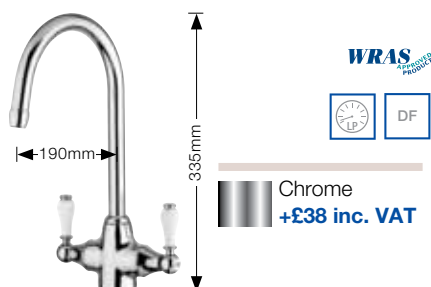

Chrome **+£38 inc. VAT**

BLANCO BELLA PK3400

- Twin ceramic-look levers.
- Suitable for low pressure systems, minimum 0.3 bar.