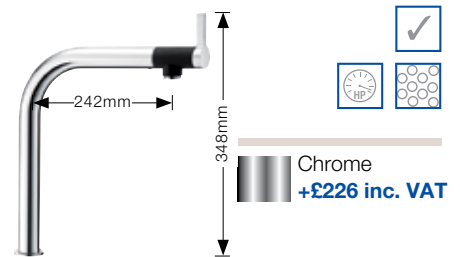

BLANCO CUBIC PK1251

- Dual flow.
- Suitable for low pressure systems, minimum 0.3 bar.

Chrome
+£266 inc. VAT

BLANCO MASTER S MINI PK3085

- Professional-style tap.
- Useful spray rinse feature.
- High pressure supply only, minimum 1.0-1.5 bar.