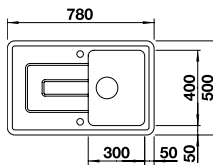

ORDER CODE:
ALA9290CWL or R/
ALA8290+COL

£748

INCL. VAT
**SAVE OVER
£150**

BLANCO TOLON

Ceramic

BLANCO TOLON XL 6 S

BLANCO TOLON 45 S Ceramic sink (Crystal White only) and Chrome tap **NEW**

Cut Out Size: 750mm x 470mm x 25mm corner radii
Bowl Depth: 195mm Cabinet Size: 450mm