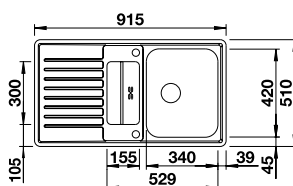

BLANCO CLASSIC Pro 5 S-IF 18/10 Stainless Steel sink and Chrome tap **NEW**

Cut Out Size: 894mm x 489mm x 15mm corner radii
Bowl Depth: 170mm Cabinet Size: 500mm

Also included in the pack price