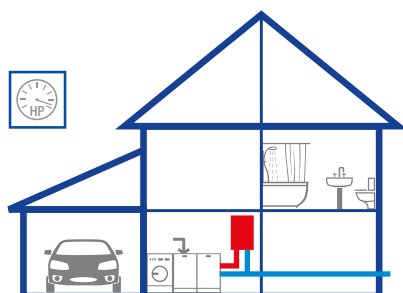

The selection includes monobloc taps with individual control of hot and cold water or new European style single lever control models. Other possibilities are pull-out hand sets to make rinsing easier and our latest BLANCO FILTRA Pro taps designed to provide fresh filtered drinking water direct from your mains supply.

ISE food disposer

A growing concern to us all is food waste; it is estimated that over 60% of all household waste is food from preparation and leftovers.

One solution to dispose effectively of unwanted food is to fit your new kitchen sink with a waste disposer. The ISE unit is fitted in the sink waste and shreds food into small particles which are rinsed away with the waste water. Just consider no more bin smells in the summer and less time required for wrapping up unwanted food for safe disposal.

High pressure (Combi-boiler system)

You have a boiler unit but no hot water cylinder, the boiler unit is usually found in the kitchen and delivers hot water on demand. You should be able to choose from most of our taps.