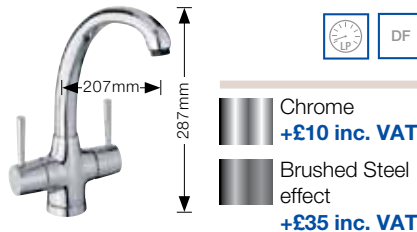

Included in the pack

Chrome **included**
Brushed Steel effect **+£35 inc. VAT**

BLANCO ARTI PK4552CH **NEW**

- Suitable for low pressure systems, minimum 0.3 bar.

Tap upgrades

Chrome **+£10 inc. VAT**
Brushed Steel effect **+£35 inc. VAT**