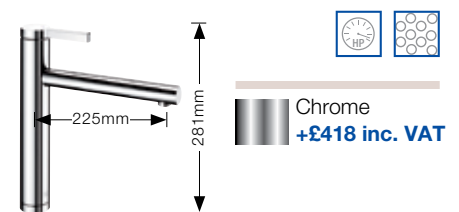

BLANCO CULINA-S PK4800 NEW

- Designer tap with magnetic handset featuring flow or spray rinse.
- High pressure supply only, minimum 1.0 bar.

Chrome
+£380 inc. VAT

BLANCO FILTRA PRO PK4650 NEW

- Cruciform monobloc quarter turn mixer tap.
- Isolated filter water supply.
- Long reach spout.
- High pressure supply only, minimum 0.5 bar.