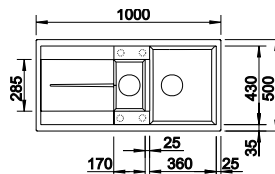

BLANCO METRA 6 S SILGRANIT® PuraDur® sink and Chrome tap

Cut Out Size: 980mm x 480mm x 15mm corner radii
Bowl Depth: 190/130mm Cabinet Size: 600mm

Also included in the pack price