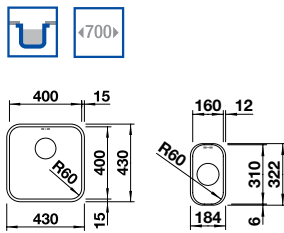

BLANCO SUPRA 400/160-U Bowl 18/10 Stainless Steel bowl and Chrome tap **NEW**