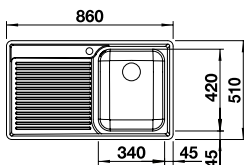

ORDER CODE:
ALA6585

£472

INCL. VAT
**SAVE OVER
£150**

BLANCO CLASSIC Pro 6 S-IF 18/10 Stainless Steel sink and Chrome tap

Cut Out Size: 979mm x 489mm x 15mm corner radii
Bowl Depth: 170/130mm Cabinet Size: 600mm

18/10 Stainless Steel

BLANCO CLASSIC 45 S-IF

BLANCO CLASSIC 45 S-IF 18/10 Stainless Steel sink and Chrome tap

Cut Out Size: 839mm x 489mm x 15mm corner radii
Bowl Depth: 175mm Cabinet Size: 450mm

Also included in the pack price