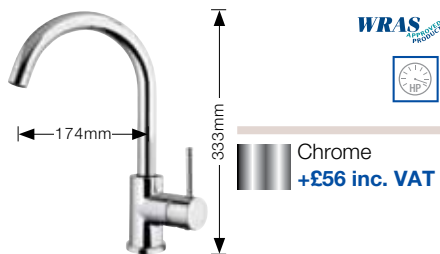

Chrome
+£56 inc. VAT

BLANCO ENVOY PK1626 NEW

- Eco 6 Litre/min flow regulated tap.
- Single lever monobloc mixer tap.
- High pressure supply only, minimum 0.5 bar.