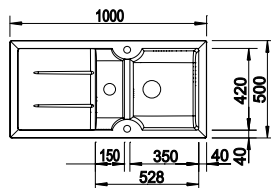

Crystal White only

Cut Out Size: 977mm x 478mm x 15mm corner radii
Bowl Depth: 185/100mm Cabinet Size: 600mm

Also included in the pack price