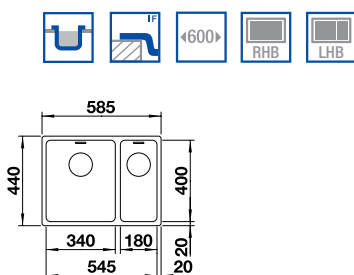

Cut Out Size: 530mm x 430mm x 15mm corner radii
Bowl Depth: 190mm Cabinet Size: 600mm

ORDER CODE:
ALA6301

£514

INCL. VAT
SAVE OVER
£150

Also included in the pack price

TAP BLANCO ARTI PK4552CH WASTE BFK003
Upgrade to your ideal tap, full range pages 64 to 69

BLANCO ANDANO 340/180-IF 18/10 Stainless Steel sink and Chrome tap

Cut Out Size: 575mm x 430mm x 15mm corner radii
Bowl Depth: 190/130mm Cabinet Size: 600mm

ORDER CODE:
ALA7302L/ALA7302R

£698

INCL. VAT
SAVE OVER
£150