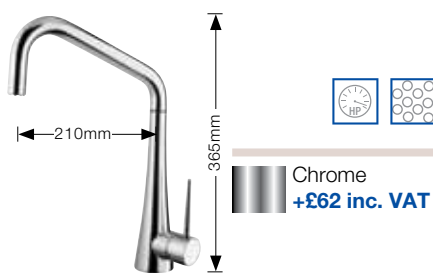

Chrome
+£62 inc. VAT

BLANCO SPIRE PK3030

- High arch spout.
- Single lever side control.
- High pressure supply only, minimum 1.0 bar.