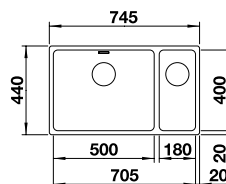

BLANCO ANDANO 500/180-U Bowls 18/10 Stainless Steel bowl and Chrome tap

22mm corner radii
Bowl Depth: 190/130mm Cabinet Size: 800mm

Also included in the pack price