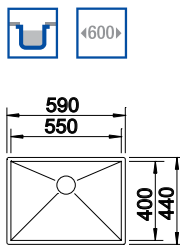

ORDER CODE:
UND6552

£398
INCL. VAT
**SAVE OVER
£150**

BLANCO QUARTA

18/10 Stainless Steel

BLANCO QUARTA 550-U Bowls

BLANCO QUARTA 550-U Bowl 18/10 Stainless Steel bowl and Chrome tap

Bowl Depth: 175mm Cabinet Size: 600mm