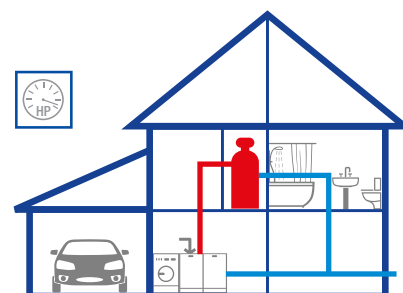

ISE food disposer

A growing concern to us all is food waste; it is estimated that over 60% of all household waste is food from preparation and leftovers.

One solution to dispose effectively of unwanted food is to fit your new kitchen sink with a waste disposer. The ISE unit is fitted in the sink waste and shreds food into small particles which are rinsed away with the waste water. Just consider no more bin smells in the summer and less time required for wrapping up unwanted food for safe disposal.

Tap flow rates explained

Before choosing your BLANCO tap it is essential to check whether you have a high or low pressure water system.

Low pressure (Gravity-fed system)

You have a cold water tank in your attic and a hot water tank in your airing cupboard. You should choose taps which state they are suitable for a low pressure system.

High pressure (Combi-boiler system)

You have a boiler unit but no hot water cylinder, the boiler unit is usually found in the kitchen and delivers hot water on demand. You should be able to choose from most of our taps.