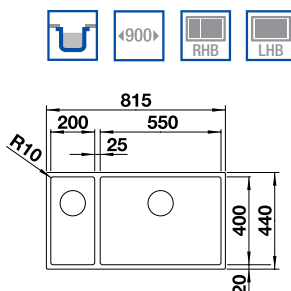

BLANCO
STEELART

Also included in the pack price

TAP BLANCO ARTI PK4552CH WASTE BFK003
Upgrade to your ideal tap, full range pages 64 to 69

ORDER CODE:
UND7550L/UND7550R

£898
INCL. VAT
**SAVE OVER
£200**