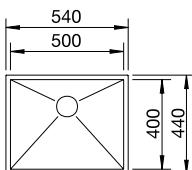

BLANCO QUARTA 500-U Bowl 18/10 Stainless Steel bowl and Chrome tap

Bowl Depth: 175mm Cabinet Size: 600mm

Also included in the pack price

TAP BLANCO ARTI PK4552CH **WASTE** BFK003
Upgrade to your ideal tap, full range pages 64 to 69