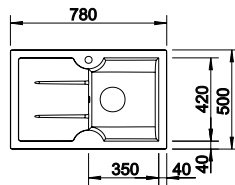

Ceramic

Ceramic Colour Options:

- Crystal White (CW)
- Alugrey (AG)
- Basalt (BA)
- Black (BK)
- Jasmin (CJ)
- Magnolia (MG)

BLANCO IDESSA 6 S

BLANCO IDESSA 45 S Ceramic sink and Chrome tap

Cut Out Size: 758mm x 478mm x 15mm corner radii
Bowl Depth: 175mm Cabinet Size: 450mm