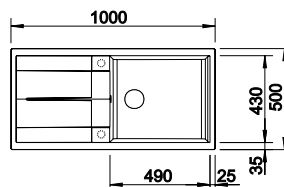

Cut Out Size: 980mm x 480mm x 15mm corner radii
Bowl Depth: 190mm Cabinet Size: 600mm

Also included in the pack price

TAP BLANCO ARTI PK4552CH WASTE BFK003
Upgrade to your ideal tap, full range pages 64 to 69