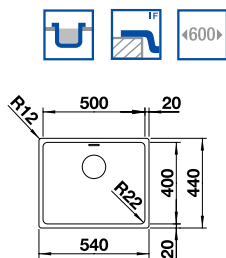

BLANCO ANDANO 500-IF 18/10 Stainless Steel sink and Chrome tap

Cut Out Size: 530mm x 430mm x 15mm corner radii
Bowl Depth: 190mm Cabinet Size: 600mm

ORDER CODE:
ALA6301

£514

INCL. VAT
SAVE OVER
£150

Also included in the pack price

TAP BLANCO ARTI PK4552CH WASTE BFK003
Upgrade to your ideal tap, full range pages 64 to 69