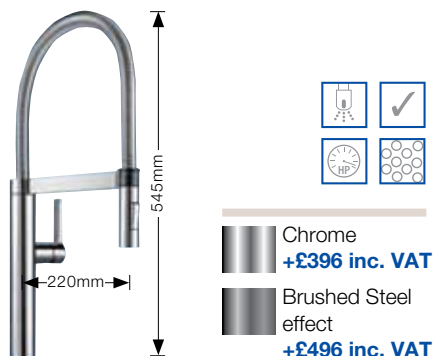

BLANCO CUBIC MONO PK1350 NEW

- Single lever mixer tap.
- High reach square spout.
- High pressure supply only, minimum 0.5 bar.

Chrome
+£296 inc. VAT

BLANCO CUBIC TOWER PK1265 NEW

- Monobloc single lever mixer pivots on base ring.
- High pressure supply only, minimum 0.5 bar.

Chrome
+£330 inc. VAT
Brushed Steel effect
+£430 inc. VAT

BLANCO CULINA-S MINI PK4600 NEW

- Removable handset with parking arm.
- High pressure supply only, minimum 1.8 bar.

Chrome
+£396 inc. VAT
Brushed Steel effect
+£496 inc. VAT