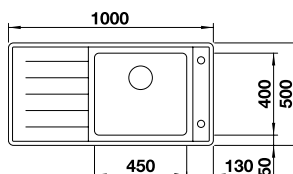

Cut Out Size: 530mm x 490mm x 15mm corner radii
Bowl Depth: 190mm Cabinet Size: 600mm

Also included in the pack price

TAP BLANCO ARTI PK4552CH **WASTE** BFK003
Upgrade to your ideal tap, full range pages 64 to 69

ORDER CODE:
ALA6311

£514

INCL. VAT
**SAVE OVER
£150**

BLANCO ANDANO XL 6 S-IF 18/10 Stainless Steel sink and Chrome tap

Cut Out Size: 976mm x 476mm x 15mm corner radii
Bowl Depth: 210mm Cabinet Size: 600mm