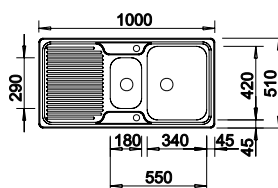

BLANCO CLASSIC 6 S SILGRANIT® sink and Chrome tap

Cut Out Size: 976mm x 486mm x 15mm corner radii
Bowl Depth: 175/130mm Cabinet Size: 600mm

ORDER CODE:
ALA8332+COL
£448
INCL. VAT
SAVE OVER
£150

Also included in the pack price