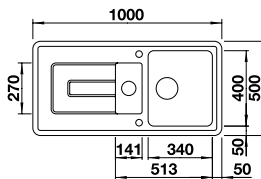

BLANCO TOLON 6 S Ceramic sink (Crystal White only) and Chrome tap

Cut Out Size: 970mm x 470mm x 25mm corner radii
Bowl Depth: 190/90mm Cabinet Size: 600mm

ORDER CODE:
ALA8325

£428
INCL. VAT
SAVE OVER
£150

Also included in the pack price