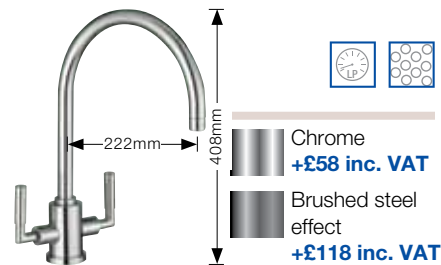

Chrome
+£58 inc. VAT
Brushed steel effect
+£118 inc. VAT

BLANCO EYE PK5300

- High arch long reach spout.
- Suitable for low pressure systems, minimum 0.3 bar.