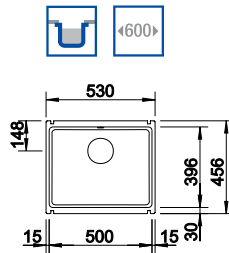

BLANCO SUBLINE 500-U Bowl Ceramic PuraPlus® bowl and Chrome tap