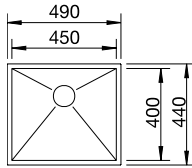

BLANCO QUARTA 450-U Bowl 18/10 Stainless Steel bowl and Chrome tap **NEW**