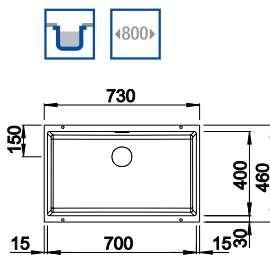

BLANCO SUBLINE 700-U Bowl SILGRANIT® PuraDur® bowl and Chrome tap

10mm corner radii
Bowl Depth: 190mm Cabinet Size: 800mm

Also included in the pack price

TAP BLANCO ARTI PK4552CH **WASTE** BFK003
Upgrade to your ideal tap, full range pages 64 to 69

ORDER CODE:
UND8538+COL

£628

INCL. VAT
**SAVE OVER
£180**