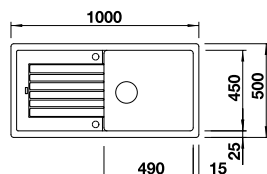

BLANCO ZIA XL 6 S SILGRANIT® PuraDur® sink and Chrome tap

Cut Out Size: 980mm x 480mm x 15mm corner radii
Bowl Depth: 190mm Cabinet Size: 600mm

Also included in the pack price