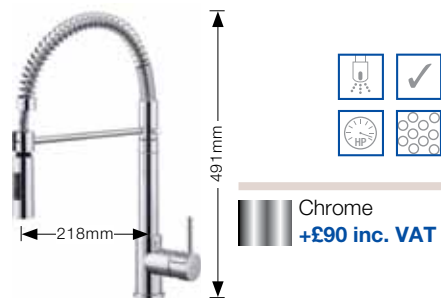

Chrome
+£74 inc. VAT

BLANCO BRAVON PK4200 NEW

- Single lever mixer tap.
- Top lever control.
- High pressure supply only, minimum 1.0 bar.

Chrome
+£90 inc. VAT

BLANCO ELLIPSE PK1640 NEW

- Professional-style single mixer tap with spray rinse feature.
- High pressure supply only, minimum 1.0 bar.