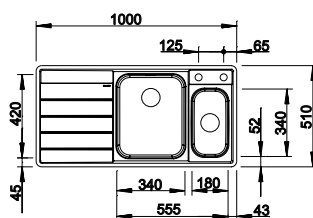

BLANCO AXIS III

18/10 Stainless Steel

BLANCO AXIS III 6 S-IF

BLANCO AXIS III 45 S-IF 18/10 Stainless Steel sink and Chrome tap **NEW**

Cut Out Size: 839mm x 489mm x 15mm corner radii
 Bowl Depth: 175/40mm Cabinet Size: 450mm

BLANCO AXIS III 5 S-IF 18/10 Stainless Steel sink and Chrome tap **NEW**

Cut Out Size: 894mm x 489mm x 15mm corner radii
 Bowl Depth: 175/60mm Cabinet Size: 500mm

Also included in the pack price

TAP BLANCO ARTI PK4552CH **WASTE** BFK003
COLANDER 224789 **CHOPPING BOARD** 234047
 Upgrade to your ideal tap, full range pages 64 to 69

ORDER CODE:
ALA6566

£546

INCL. VAT
**SAVE OVER
 £150**

BLANCO AXIS III 6 S-IF 18/10 Stainless Steel sink and Chrome tap **NEW**

Cut Out Size: 979mm x 489mm x 15mm corner radii
 Bowl Depth: 175/110mm Cabinet Size: 600mm