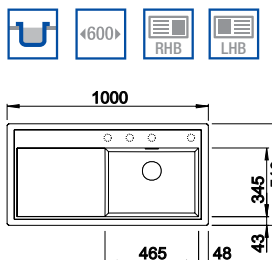

Cut Out Size: 760mm x 490mm x 15mm corner radii
Bowl Depth: 190mm Cabinet Size: 600mm Right hand bowl only

German warehouse stock.
Allow 10 working days.

Also included in the pack price

TAP BLANCO ARTI PK4552CH WASTE BFK003
Upgrade to your ideal tap, full range pages 64 to 69

ORDER CODE:
ALA9571R+COL

£566
INCL. VAT
**SAVE OVER
£150**

BLANCO ZENAR XL 6 S SILGRANIT® PuraDur® sink and Chrome tap

Cut Out Size: 980mm x 490mm x 15mm corner radii
Bowl Depth: 190mm Cabinet Size: 600mm