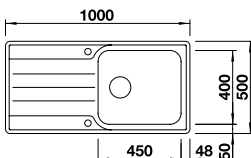

BLANCO MEDIAN

18/10 Stainless Steel

BLANCO MEDIAN 6 S-IF

BLANCO MEDIAN 45 S-IF 18/10 Stainless Steel sink and Chrome tap **NEW**

Cut Out Size: 836mm x 476mm x 15mm corner radii
Bowl Depth: 190mm Cabinet Size: 450mm

Cut Out Size: 976mm x 476mm x 15mm corner radii
Bowl Depth: 190/130mm Cabinet Size: 600mm

Also included in the pack price

TAP BLANCO ARTI PK4552CH WASTE BFK006
COLANDER 208195
Upgrade to your ideal tap, full range pages 64 to 69

ORDER CODE:
ALA7293L/ALA7293R
£488
INCL. VAT
**SAVE OVER
£150**

BLANCO MEDIAN XL 6 S-IF 18/10 Stainless Steel sink and Chrome tap

Cut Out Size: 976mm x 476mm x 15mm corner radii
Bowl Depth: 175mm Cabinet Size: 600mm