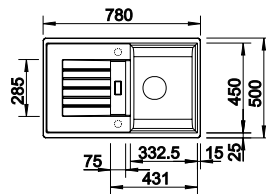

BLANCO ZIA 45 S SILGRANIT® PuraDur® sink and Chrome tap **NEW**

Cut Out Size: 760mm x 480mm x 15mm corner radii
Bowl Depth: 190mm Cabinet Size: 450mm

Also included in the pack price