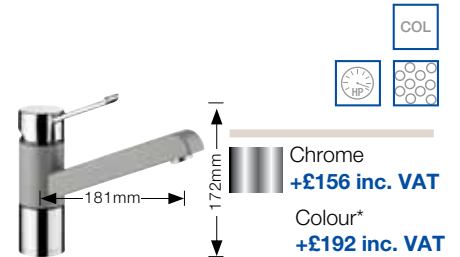

BLANCO ZENOS PK2850/COLOUR

- Available in Chrome and Silgranit® colours.
- High pressure supply only, minimum 1.0 bar.

*For Silgranit® colours see page 68.