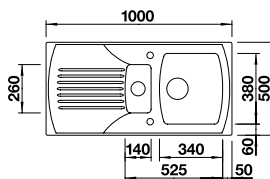

ORDER CODE:
 ALA8309

£378

INCL. VAT
**SAVE OVER
 £150**

BLANCO SETURA 6 S Ceramic sink (Crystal White only) and Chrome tap

Cut Out Size: 950mm x 460mm x 15mm corner radii
 Bowl Depth: 210/120mm Cabinet Size: 600mm