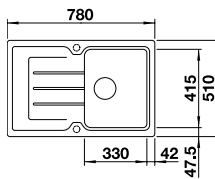

BLANCO CLASSIC NEO 45 S SILGRANIT® PuraDur® sink and Chrome tap