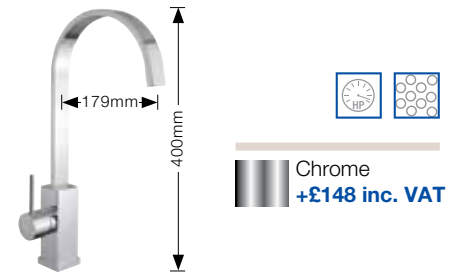

BLANCO EMIR PK1645 **NEW**

- Single side lever monobloc mixer tap.
- High pressure supply only, minimum 1.0 bar.