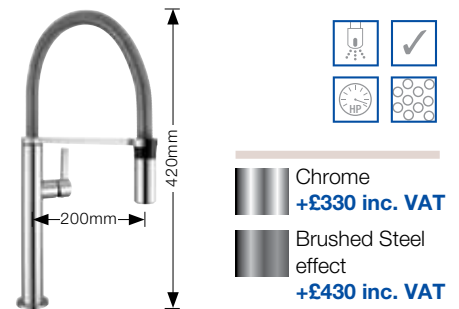

BLANCO CUBIC MONO PK1350 NEW

- Single lever mixer tap.
- High reach square spout.
- High pressure supply only, minimum 0.5 bar.

Chrome
+£296 inc. VAT

BLANCO CUBIC TOWER PK1265 NEW

- Monobloc single lever mixer pivots on base ring.
- High pressure supply only, minimum 0.5 bar.