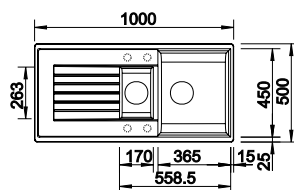

BLANCO ZIA 6 S SILGRANIT® PuraDur® sink and Chrome tap

Cut Out Size: 980mm x 480mm x 15mm corner radii
Bowl Depth: 190/140mm Cabinet Size: 600mm

Also included in the pack price