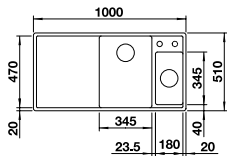

BLANCO AXIA III 6 S

BLANCO AXIA III 6 S SILGRANIT® PuraDur® sink and Chrome tap **NEW**

Cut Out Size: 980mm x 490mm x 15mm corner radii
Bowl Depth: 190/130mm Cabinet Size: 600mm Right hand bowl only

ORDER CODE:
ALA9572R+COL