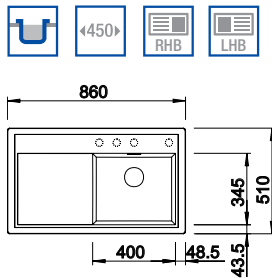

BLANCO ZENAR XL 6 S

BLANCO ZENAR 45 S SILGRANIT® PuraDur® sink and Chrome tap **NEW**

Cut Out Size: 840mm x 490mm x 15mm corner radii
Bowl Depth: 190mm Cabinet Size: 450mm

Also included in the pack price