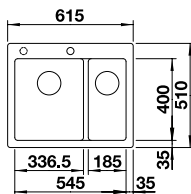

BLANCO PLEON 6 Split SILGRANIT® PuraDur® sink and Chrome tap **NEW**

Cut Out Size: 595mm x 490mm x 15mm corner radii
Bowl Depth: 220/220mm Cabinet Size: 600mm Left hand bowl only

German warehouse stock.
Allow 10 working days.

ORDER CODE:
ALA9577L+COL
£666
INCL. VAT
SAVE OVER
£150

Also included in the pack price