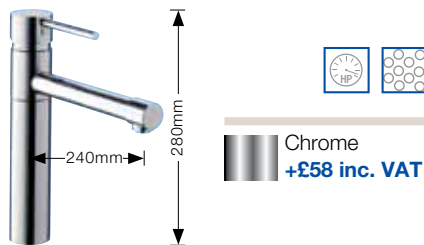

Chrome
+£58 inc. VAT

BLANCO CITY PK9301

- Tall lever action.
- High pressure supply only, minimum 0.5 bar.