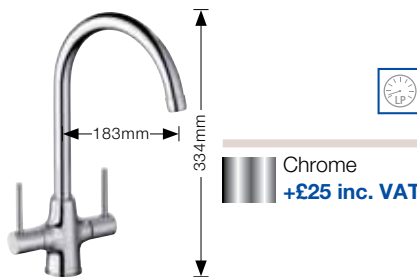

Chrome **+£25 inc. VAT**

BLANCO MODE PK5600

- Suitable for low pressure systems, minimum 0.3 bar.