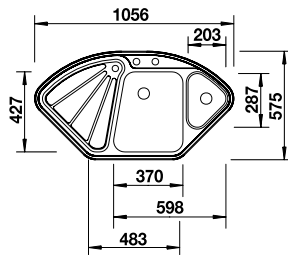

BLANCO DELTA IF 18/10 Stainless Steel sink and Chrome tap

Cut out template supplied. Requires a 650mm worktop
Bowl Depth: 175/120mm Cabinet Size: 900mm

ORDER CODE:
ALA6298

£696

INCL. VAT
**SAVE OVER
£200**

Also included in the pack price