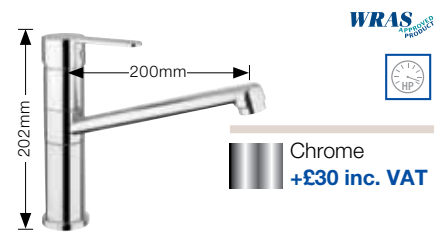

Chrome **+£30 inc. VAT**

BLANCO FLEET PK1630 **NEW**

- Single lever mixer tap.
- High pressure supply only, minimum 0.5 bar.