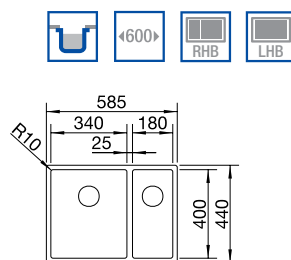

Cut Out Size: 545mm x 400mm x 10mm corner radii
Bowl Depth: 191/131mm Cabinet Size: 600mm

BLANCO
STEELART

Also included in the pack price

TAP BLANCO ARTI PK4552CH WASTE BFK003
Upgrade to your ideal tap, full range pages 64 to 69