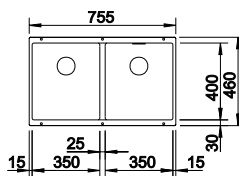

BLANCO SUBLINE 350/350-U Bowls SILGRANIT® PuraDur® bowl and Chrome tap