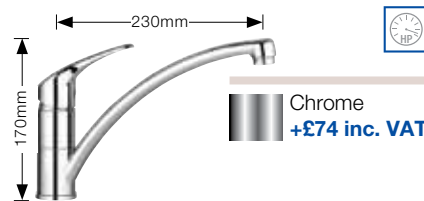

Chrome
+£74 inc. VAT

BLANCO BRAVON PK4200 NEW

- Single lever mixer tap.
- Top lever control.
- High pressure supply only, minimum 1.0 bar.

Chrome
+£90 inc. VAT

BLANCO ELLIPSE PK1640 NEW

- Professional-style single mixer tap with spray rinse feature.
- High pressure supply only, minimum 1.0 bar.