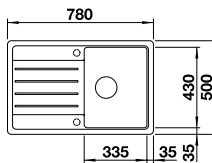

Cut Out Size: 760mm x 480mm x 15mm corner radii
Bowl Depth: 190mm Cabinet Size: 450mm

Also included in the pack price

TAP BLANCO ARTI PK4552CH WASTE BFK003
Upgrade to your ideal tap, full range pages 64 to 69