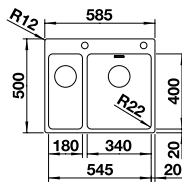

BLANCO ANDANO XL 6 S-IF

BLANCO ANDANO 340/180-IF/A 18/10 Stainless Steel sink and Chrome tap

Cut Out Size: 515mm x 490mm x 15mm corner radii
Bowl Depth: 190/130mm Cabinet Size: 600mm

Also included in the pack price