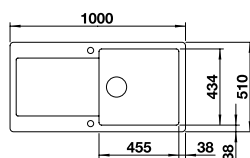

BLANCO IDENTO XL 6 S Ceramic sink and Chrome tap **NEW**