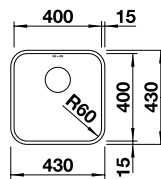

BLANCO SUPRA 400-U Bowl 18/10 Stainless Steel bowl and Chrome tap