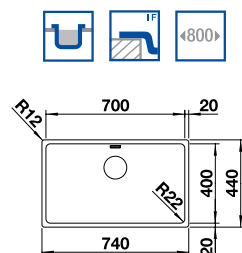

BLANCO ANDANO 700-IF 18/10 Stainless Steel sink and Chrome tap **NEW**

Cut Out Size: 730mm x 430mm x 15mm corner radii
Bowl Depth: 190mm Cabinet Size: 800mm

ORDER CODE:
ALA6317

£594

INCL. VAT
SAVE OVER
£100

Also included in the pack price

TAP BLANCO ARTI PK4552CH WASTE BFK003
Upgrade to your ideal tap, full range pages 64 to 69