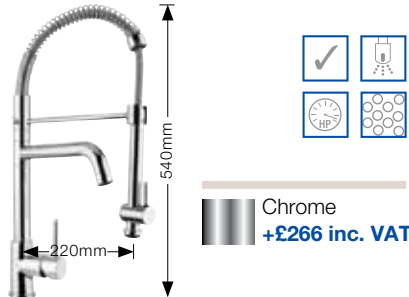

Chrome
+£266 inc. VAT

BLANCO MASTER S MINI PK3085

- Professional-style tap.
- Useful spray rinse feature.
- High pressure supply only, minimum 1.0-1.5 bar.