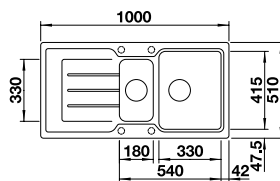

BLANCO CLASSIC NEO 6 S SILGRANIT® PuraDur® sink and Chrome tap

Cut Out Size: 980mm x 490mm x 15mm corner radii
Bowl Depth: 190/100mm Cabinet Size: 600mm

ORDER CODE:
ALA8337+COL

£598
INCL. VAT
SAVE OVER
£150

Also included in the pack price