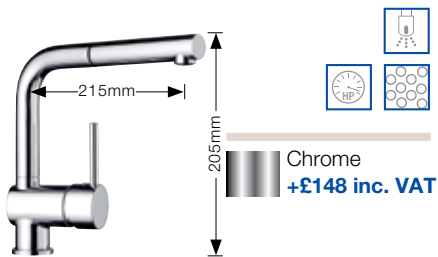

BLANCO MIXA-S PK2750

- Pull-out handset.
- High pressure supply only, minimum 1.0 bar.