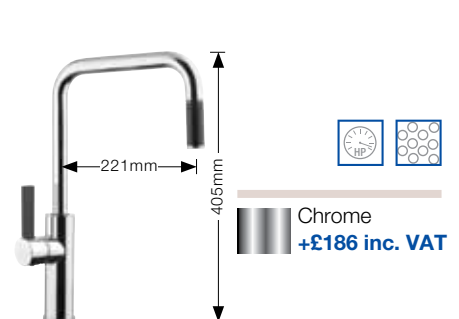

BLANCO GALAXY PK1360 **NEW**

- Monobloc mixer tap with pull out head on a flexi hose.
- High reach feature.
- High pressure supply only, minimum 1.0 bar.