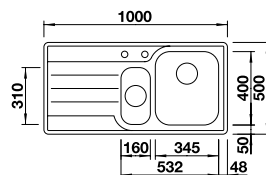

BLANCO MEDIAN 6 S-IF 18/10 Stainless Steel sink and Chrome tap

Cut Out Size: 976mm x 476mm x 15mm corner radii
Bowl Depth: 190/130mm Cabinet Size: 600mm

Also included in the pack price