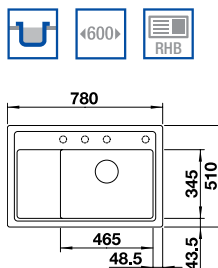

BLANCO ZENAR XL 6 S Compact SILGRANIT® PuraDur® sink and Chrome tap **NEW**

Cut Out Size: 760mm x 490mm x 15mm corner radii
Bowl Depth: 190mm Cabinet Size: 600mm Right hand bowl only

German warehouse stock.
Allow 10 working days.

Also included in the pack price