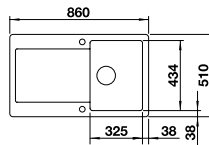

BLANCO IDENTO 45 S Ceramic sink and Chrome tap **NEW**