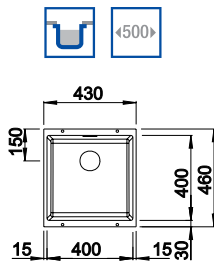

BLANCO SUBLINE 400-U Bowl SILGRANIT® PuraDur® bowl and Chrome tap