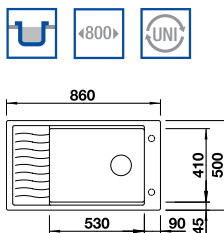

BLANCO ELON XL 8 S SILGRANIT® PuraDur® sink and Chrome tap **NEW**