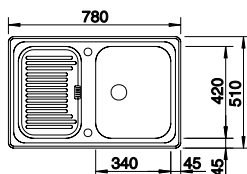

BLANCO CLASSIC 6 S

BLANCO CLASSIC 45 S SILGRANIT® sink and Chrome tap **NEW**

Cut Out Size: 756mm x 486mm x 15mm corner radii
Bowl Depth: 175mm Cabinet Size: 450mm

German warehouse stock.
Allow 10 working days.