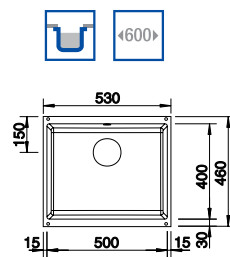

BLANCO SUBLINE 500-U Bowl SILGRANIT® PuraDur® bowl and Chrome tap