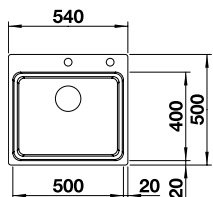

BLANCO ETAGON 500 IF/A 18/10 Stainless Steel sink and Chrome tap **NEW**