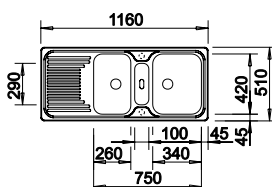

BLANCO CLASSIC 8 S SILGRANIT® sink and Chrome tap **NEW**

Cut Out Size: 1136mm x 486mm x 15mm corner radii
Bowl Depth: 190/190mm Cabinet Size: 800mm

ORDER CODE:
ALA8591+COL
£488
INCL. VAT
SAVE OVER
£150

Also included in the pack price