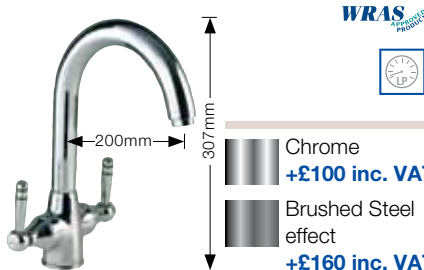

Chrome
+£100 inc. VAT
Brushed Steel effect
+£160 inc. VAT

BLANCO STRAND PK6075

- Suitable for low pressure systems, minimum 0.3 bar.