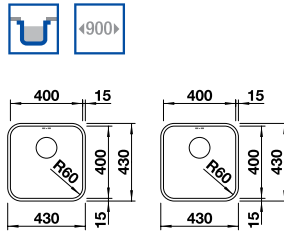

BLANCO SUPRA 400-U Twin Bowls 18/10 Stainless Steel bowl and Chrome tap