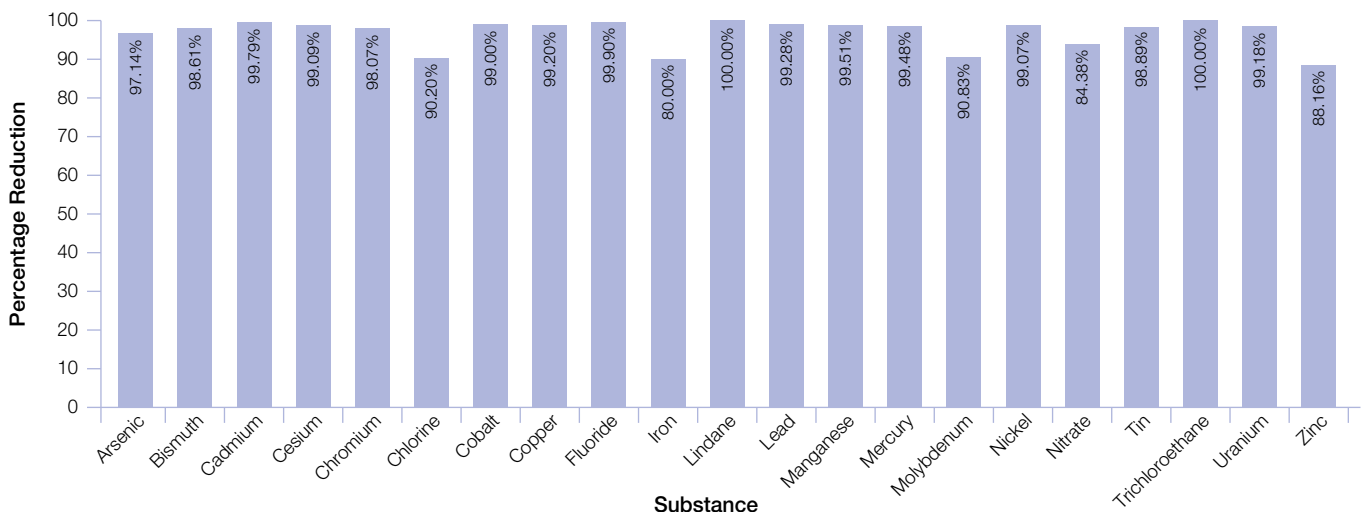

High pressure supply only.
Requires a minimum of 0.5 bar.

 Chrome
+£380 inc. VAT

BLANCO ISE waste disposer upgrades

A SIMPLE ADDITION TO YOUR KITCHEN

When fitting a sink in your new kitchen or as part of a make-over why not consider the added convenience of installing a food waste disposer? It is estimated that over 60% of household waste is food from preparation and leftovers. Using a waste disposer to grind down and flush away unwanted leftover food waste reduces mess, is more convenient, hygienic and saves time. The environment benefits, less waste finishes up in landfill sites and the waste food can also be converted into soil conditioner at the water treatment plant.