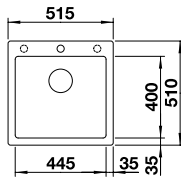

BLANCO PLEON 6 Split

BLANCO PLEON 5 SILGRANIT® PuraDur® sink and Chrome tap **NEW**

Cut Out Size: 495mm x 490mm x 15mm corner radii
Bowl Depth: 220mm Cabinet Size: 500mm

German warehouse stock.
Allow 10 working days.