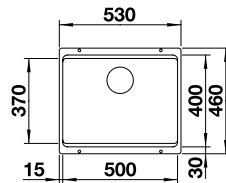

BLANCO ETAGON 500-U Bowl SILGRANIT® PuraDur® bowl and Chrome tap **NEW**

ORDER CODE:
UND8564+COL

£618

INCL. VAT
**SAVE OVER
£190**