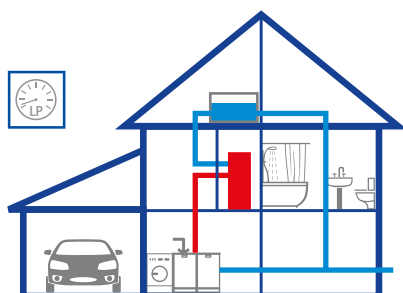

Low pressure (Gravity-fed system)

You have a cold water tank in your attic and a hot water tank in your airing cupboard. You should choose taps which state they are suitable for a low pressure system.