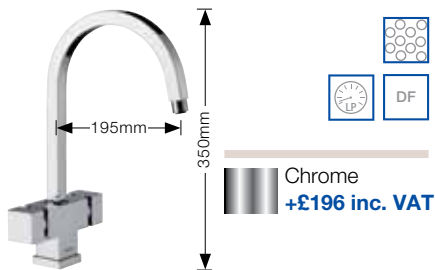

Chrome
+£196 inc. VAT

BLANCO CUBIC PK1251

- Dual flow.
- Suitable for low pressure systems, minimum 0.3 bar.