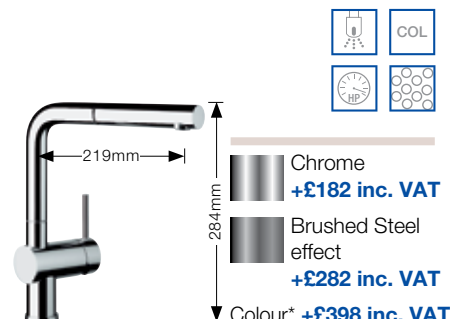

BLANCO LINUS-S PK3650

- Pull out handset.
- Available in Chrome and Silgranit® colours.
- High pressure supply only, minimum 1.5 bar.

*For Silgranit® colours see page 68.