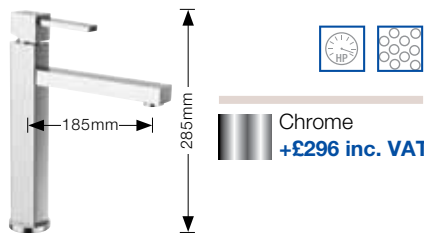

Chrome
+£296 inc. VAT

BLANCO CUBIC TOWER PK1265 NEW

- Monobloc single lever mixer pivots on base ring.
- High pressure supply only, minimum 0.5 bar.