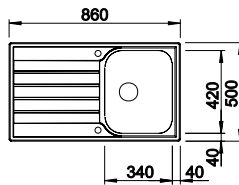

Cut Out Size: 842mm x 482mm x 15mm corner radii
Bowl Depth: 155mm Cabinet Size: 450mm

Also included in the pack price

TAP BLANCO ARTI PK4552CH WASTE BFK003
Upgrade to your ideal tap, full range pages 64 to 69