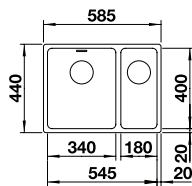

BLANCO ANDANO 340/180-U Bowls 18/10 Stainless Steel bowl and Chrome tap

ORDER CODE:
UND7544L/UND7544R

£598
INCL. VAT
**SAVE OVER
£100**