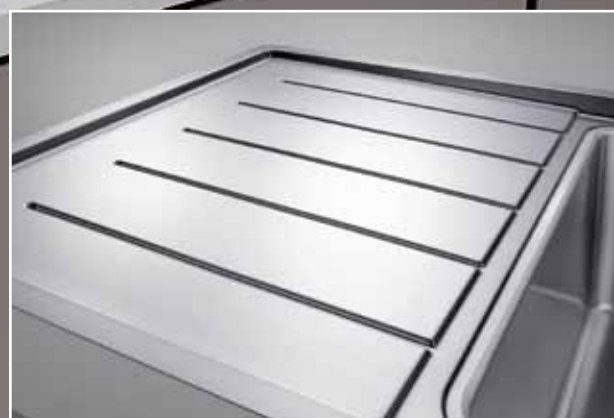

A quality precision finish drainer design and unique BLANCO IF rim for a flush mount appearance.

Sink: BLANCO ANDANO XL 6 S-IF 18/10 Stainless Steel
Upgrade tap: BLANCO CULINA S MINI, Chrome