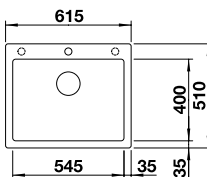

BLANCO PLEON 6 SILGRANIT® PuraDur® sink and Chrome tap **NEW**

Cut Out Size: 595mm x 490mm x 15mm corner radii
Bowl Depth: 220mm Cabinet Size: 600mm

German warehouse stock.
Allow 10 working days.

ORDER CODE:
ALA8576+COL
£636
INCL. VAT
SAVE OVER
£100

Also included in the pack price