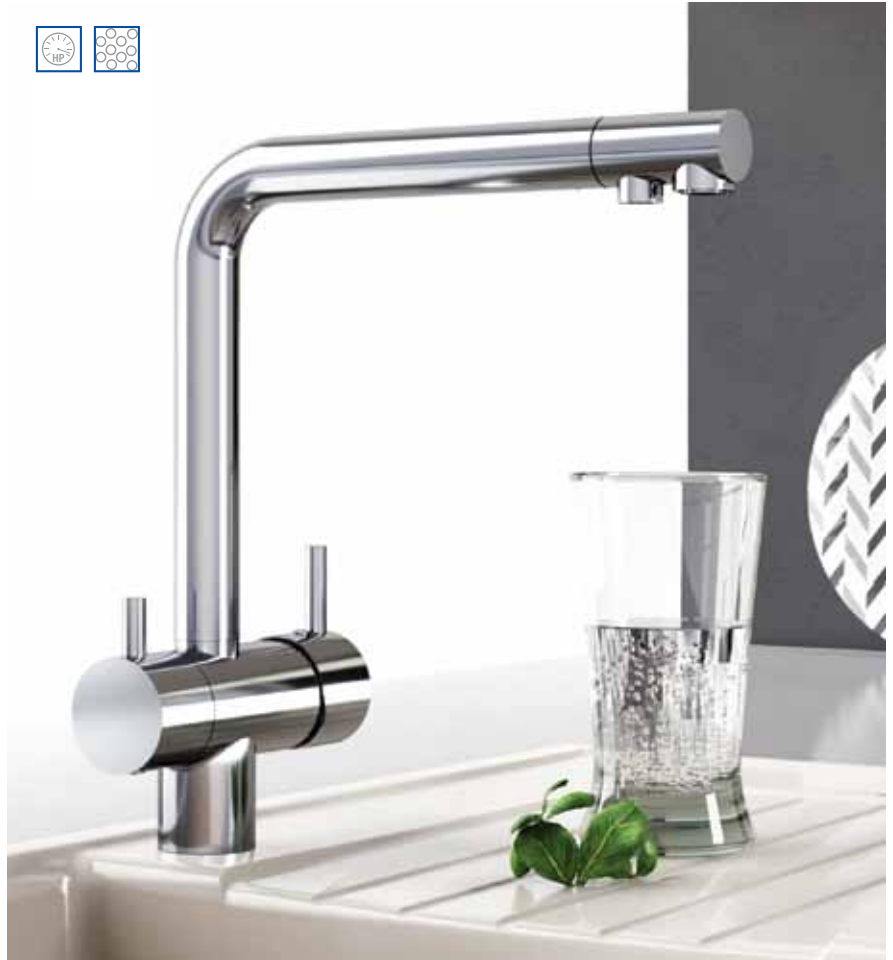

BLANCO Filter tap upgrade

BLANCO FILTRA Pro PK4650

Improves your water quality without costing the earth

With today's emphasis on healthy lifestyles, the demand is increasing for fresh filtered water. The new BLANCO FILTRA Pro is now available as an à la Carte upgrade.

The BLANCO FILTRA Pro tap conveniently combines both the standard supply and fresh filtered water in one tap. The fresh filtered supply is completely isolated from the regular hot and cold. Filtered water is available by operating the small handle at the base of the tap.

The under sink filter cartridge helps to supply top quality fresh drinking water as required. As well as removing sediment and dirt BLANCO FILTRA Pro is effective against a wide range of problems including chemicals, chlorine, toxins and heavy metals without removing essential minerals, providing pleasant tasting water every time.

High pressure supply only.
Requires a minimum of 0.5 bar.

Chrome
+£380 inc. VAT