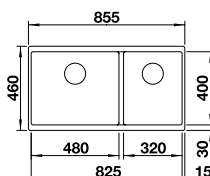

BLANCO SUBLINE 480/320-U Bowls SILGRANIT® PuraDur® bowl and Chrome tap