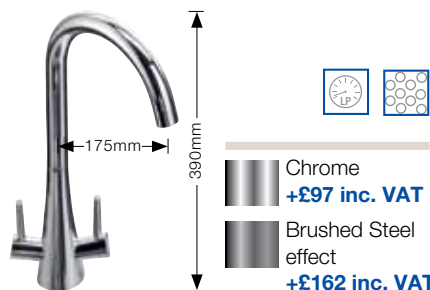

Chrome
+£74 inc. VAT

BLANCO BRAVON PK4200 NEW

- Single lever mixer tap.
- Top lever control.
- High pressure supply only, minimum 1.0 bar.

Chrome
+£90 inc. VAT

BLANCO ELLIPSE PK1640 NEW

- Professional-style single mixer tap with spray rinse feature.
- High pressure supply only, minimum 1.0 bar.