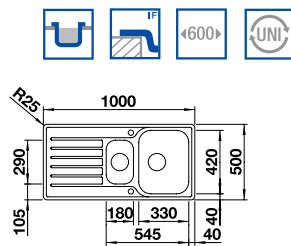

BLANCO LANTOS 6 S-IF 18/10 Stainless Steel sink and Chrome tap

Cut Out Size: 976mm x 476mm x 15mm corner radii
Bowl Depth: 160/130mm Cabinet Size: 600mm

Also included in the pack price

TAP BLANCO ARTI PK4552CH WASTE BFK003
Upgrade to your ideal tap, full range pages 64 to 69

ORDER CODE:
ALA6330
£448
INCL. VAT
**SAVE OVER
£100**