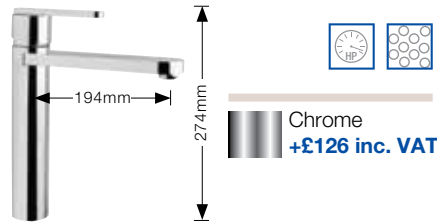

BLANCO PLATO PK1260 **NEW**

- Single lever mixer tap.
- High pressure supply only, minimum 1.0 bar.