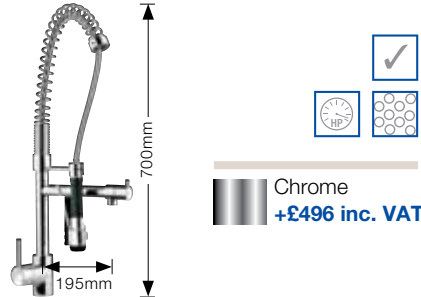

BLANCO MASTER-S II PK3095 **NEW**

- Professional style single lever mixer with spout and diverter to spray rinse feature.
- High pressure supply only, minimum 1.0 bar.