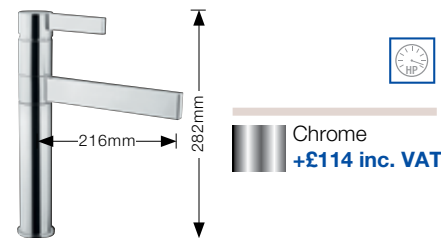

Chrome
+£114 inc. VAT

BLANCO BLADE PK1340 NEW

- Single lever mixer tap.
- Spout rotates on body.
- High pressure supply only, minimum 1.0 bar.