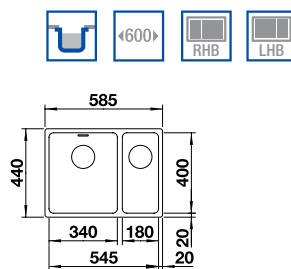

BLANCO QUARTA 340/180-U Bowls 18/10 Stainless Steel bowl and Chrome tap

Bowl Depth: 175/130mm Cabinet Size: 600mm

ORDER CODE:
UND7554L/UND7554R

£580
INCL. VAT
SAVE OVER
£100

Also included in the pack price

TAP BLANCO ARTI PK4552CH **WASTE** BFK003
Upgrade to your ideal tap, full range pages 64 to 69