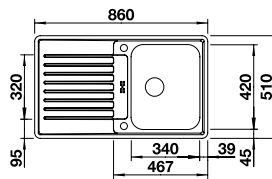

ORDER CODE:
ALA7293L/ALA7293R
£488
INCL. VAT
**SAVE OVER
£150**

BLANCO MEDIAN XL 6 S-IF 18/10 Stainless Steel sink and Chrome tap

Cut Out Size: 976mm x 476mm x 15mm corner radii
Bowl Depth: 175mm Cabinet Size: 600mm

18/10 Stainless Steel

BLANCO CLASSIC Pro 6 S-IF

BLANCO CLASSIC Pro 45 S-IF 18/10 Stainless Steel sink and Chrome tap

Cut Out Size: 839mm x 489mm x 15mm corner radii
Bowl Depth: 170mm Cabinet Size: 450mm

Also included in the pack price