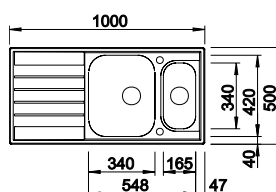

BLANCO LIVIT 6 S CENTRIC 18/10 Stainless Steel sink and Chrome tap **NEW**

Cut Out Size: 982mm x 482mm x 15mm corner radii
Bowl Depth: 160/137mm Cabinet Size: 600mm

Also included in the pack price