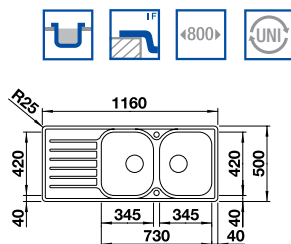

BLANCO LANTOS

18/10 Stainless Steel

BLANCO LANTOS XL 6 S-IF

BLANCO LANTOS XL 6 S-IF 18/10 Stainless Steel sink and Chrome tap

Cut Out Size: 976mm x 476mm x 15mm corner radii
 Bowl Depth: 160mm Cabinet Size: 600mm

Cut Out Size: 976mm x 476mm x 15mm corner radii
 Bowl Depth: 160/130mm Cabinet Size: 600mm

Also included in the pack price

TAP BLANCO ARTI PK4552CH WASTE BFK003
 Upgrade to your ideal tap, full range pages 64 to 69

ORDER CODE:
 ALA6330
£448
 INCL. VAT
**SAVE OVER
 £100**

BLANCO LANTOS 8 S-IF Compact 18/10 Stainless Steel sink and Chrome tap

Cut Out Size: 1136mm x 476mm x 15mm corner radii
 Bowl Depth: 160/160mm Cabinet Size: 800mm