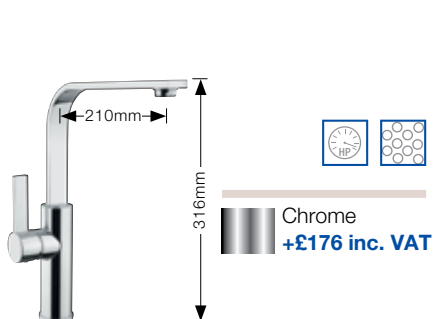

BLANCO SOLE PK1320 **NEW**

- Side lever action monobloc mixer tap.
- High reach designer spout.
- High pressure supply only, minimum 1.0 bar.