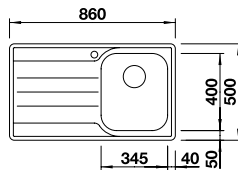

BLANCO MEDIAN

18/10 Stainless Steel

BLANCO MEDIAN 6 S-IF

BLANCO MEDIAN 45 S-IF 18/10 Stainless Steel sink and Chrome tap **NEW**

Cut Out Size: 836mm x 476mm x 15mm corner radii
Bowl Depth: 190mm Cabinet Size: 450mm