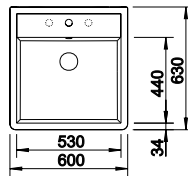

BLANCO PANOR 60 Ceramic sink (Crystal White only) and Chrome tap