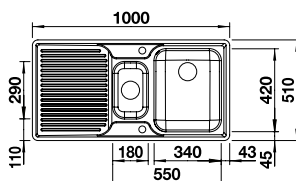

BLANCO CLASSIC 6 S-IF 18/10 Stainless Steel sink and Chrome tap

Cut Out Size: 976mm x 486mm x 15mm corner radii
Bowl Depth: 175/130mm Cabinet Size: 600mm

Also included in the pack price