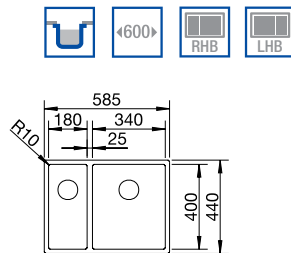

BLANCO QUARTA TEN 340/180 Bowls 18/10 Stainless Steel bowl and Chrome tap

10mm corner radii
Bowl Depth: 190/130mm Cabinet Size: 600mm

Also included in the pack price

TAP BLANCO ARTI PK4552CH **WASTE** BFK003
Upgrade to your ideal tap, full range pages 64 to 69