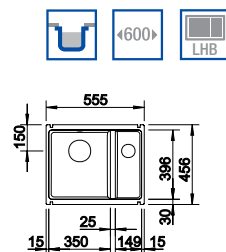

BLANCO SUBLINE 350/150-U Bowls Ceramic PuraPlus® bowl and Chrome tap

15mm corner radii
Bowl Depth: 200/100mm Cabinet Size: 600mm

ORDER CODE:
UND8530+COL

£676
INCL. VAT
**SAVE OVER
£160**

Also included in the pack price