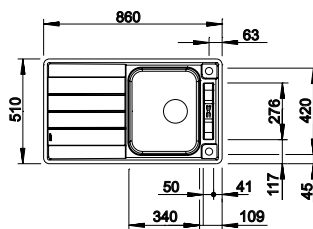

BLANCO AXIS III

18/10 Stainless Steel

BLANCO AXIS III 6 S-IF

BLANCO AXIS III 45 S-IF 18/10 Stainless Steel sink and Chrome tap **NEW**

Cut Out Size: 839mm x 489mm x 15mm corner radii
 Bowl Depth: 175/40mm Cabinet Size: 450mm