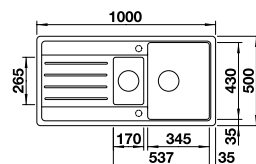

BLANCO LEGRA 6 S SILGRANIT® sink and Chrome tap **NEW**

Cut Out Size: 980mm x 480mm x 15mm corner radii
Bowl Depth: 190mm Cabinet Size: 600mm

Also included in the pack price