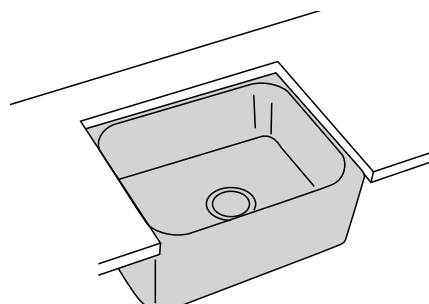

Installation formats

Sinks can be installed in three ways depending on your kitchen worktop and your preference

Inset sinks

Inset sinks are installed from above into a pre-prepared hole in your worktop. It gives you the widest range of sink shapes, sizes and styles to choose from.

Belfast sinks can be used as either a freestanding feature with brackets or sit on top of the base units.

Installation formats

It is essential to measure correctly the cabinet width where your sink will be installed. The bowl, or bowls in the case of a multi-bowl sink, will need to fit into this space. Each sink in this brochure will show a cabinet size, and your cabinet width needs to be equal to or greater than the stated measurement.