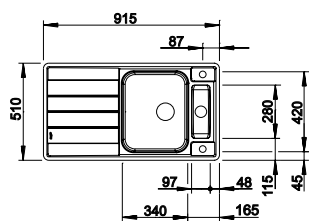

BLANCO AXIS III

18/10 Stainless Steel

BLANCO AXIS III 6 S-IF

BLANCO AXIS III 45 S-IF 18/10 Stainless Steel sink and Chrome tap **NEW**

Cut Out Size: 839mm x 489mm x 15mm corner radii
 Bowl Depth: 175/40mm Cabinet Size: 450mm

BLANCO AXIS III 5 S-IF 18/10 Stainless Steel sink and Chrome tap **NEW**

Cut Out Size: 894mm x 489mm x 15mm corner radii
 Bowl Depth: 175/60mm Cabinet Size: 500mm

Also included in the pack price

TAP BLANCO ARTI PK4552CH **WASTE** BFK003
COLANDER 224789 **CHOPPING BOARD** 234047
 Upgrade to your ideal tap, full range pages 64 to 69