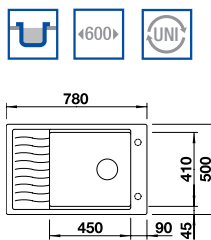

BLANCO ELON XL 6 S SILGRANIT® PuraDur® sink and Chrome tap **NEW**