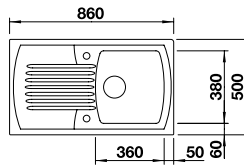

BLANCO SETURA 5 S Ceramic sink (Crystal White only) and Chrome tap

Cut Out Size: 810mm x 460mm x 15mm corner radii
Bowl Depth: 200mm Cabinet Size: 500mm

Also included in the pack price