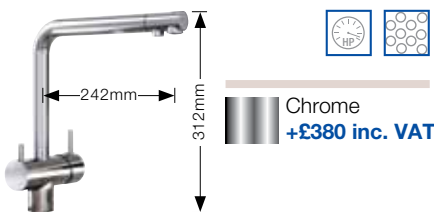

Chrome
+£380 inc. VAT

BLANCO FILTRA PRO PK4650 NEW

- Cruciform monobloc quarter turn mixer tap.
- Isolated filter water supply.
- Long reach spout.
- High pressure supply only, minimum 0.5 bar.