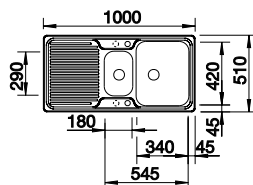

Cut Out Size: 976mm x 486mm x 15mm corner radii
Bowl Depth: 175/130mm Cabinet Size: 600mm

Also included in the pack price

TAP BLANCO ARTI PK4552CH **WASTE** BFK003
COLANDER 207600
Upgrade to your ideal tap, full range pages 64 to 69

ORDER CODE:
ALA7273L/ALA7273R

£536
INCL. VAT
**SAVE OVER
£150**

BLANCO CLASSIC 6 S 18/10 Stainless Steel sink and Chrome tap **NEW**

Cut Out Size: 982mm x 492mm x 15mm corner radii
Bowl Depth: 175/130mm Cabinet Size: 600mm