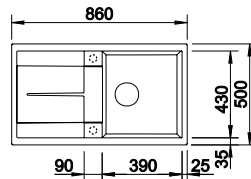

Cut Out Size: 840mm x 480mm x 15mm corner radii
Bowl Depth: 190mm Cabinet Size: 500mm

Also included in the pack price

TAP BLANCO ARTI PK4552CH WASTE BFK003
Upgrade to your ideal tap, full range pages 64 to 69