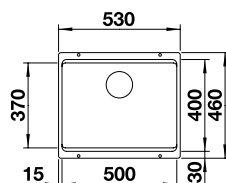

BLANCO ETAGON 500-U Bowl 18/10 Stainless Steel bowl and Chrome tap **NEW**