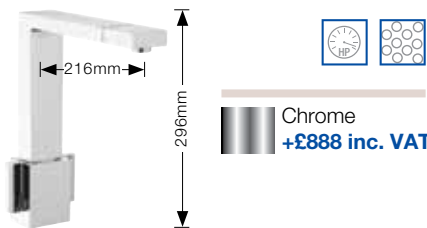

BLANCO PANERA-S PK3124 **NEW**

- Design mixer tap with innovative pull out spray control.
- Change from clear jet to spray jet with one button
- High pressure supply only, minimum 0.5 bar.

BLANCO PLAZA PK3000 **NEW**