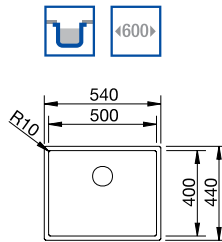

ORDER CODE:
UND7557L/UND7557R

£742

INCL. VAT
**SAVE OVER
£150**

BLANCO QUARTA TEN

18/10 Stainless Steel

BLANCO QUARTA TEN 340/180-U Bowls

BLANCO QUARTA TEN 500-U Bowl 18/10 Stainless Steel bowl and Chrome tap