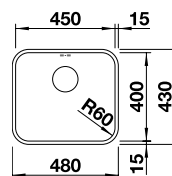

BLANCO SUPRA 450-U Bowl 18/10 Stainless Steel bowl and Chrome tap