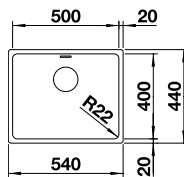

BLANCO ANDANO 500-U Bowl 18/10 Stainless Steel bowl and Chrome tap