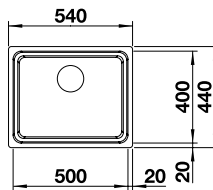

Cut Out Size: Template provided
Bowl Depth: 190mm Cabinet Size: 600mm

Also included in the pack price

TAP BLANCO ARTI PK4552CH **WASTE** BFK003
RAILS 234164

Upgrade to your ideal tap, full range pages 64 to 69