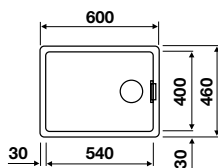

BLANCO BELFAST

Ceramic

BLANCO BELFAST

BLANCO BELFAST Ceramic sink (Crystal White only) and Chrome tap **NEW**

Bowl Depth: 235mm Cabinet Size: 600mm

ORDER CODE:
ALA8580

£346

INCL. VAT
**SAVE OVER
£100**