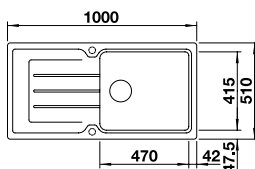

BLANCO CLASSIC NEO XL 6 S SILGRANIT® PuraDur® sink and Chrome tap