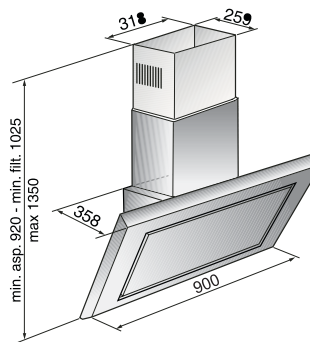

ORDER CODE: SEL1245C90
£499.95 INCL. VAT