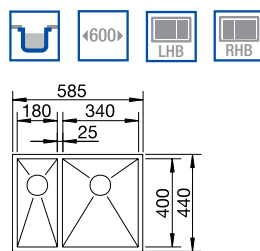

Tap options

**INCLUSIVE TAP**  
BLANCO CREST  
SEL1400CH

**UPGRADE TAP +£41.95**  
BLANCO SPICE  
SEL5200CH

See page 37 for details

**QUARTA 340/180-U** 18/10 Stainless Steel sink and Chrome tap

545 x 400mm Cabinet: 600mm  
ORDER CODE: SEL7933-L-or-R