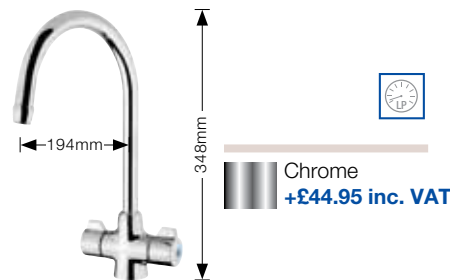

BLANCO SILK
SEL4550CH **NEW**

- Cruciform monobloc quarter turn mixer tap.
- Suitable for low pressure systems, minimum 0.3 bar.