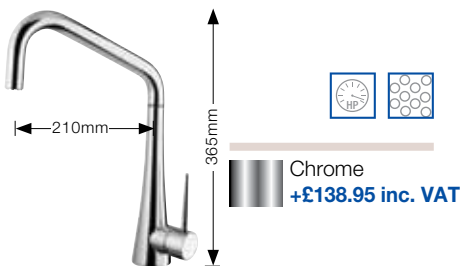

Tap upgrades

BLANCO SPIRE
SEL3030CH

- High arch spout.
- Single lever side control.
- High pressure supply only, minimum 1.0 bar.