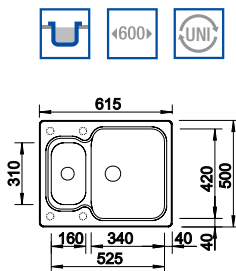

BLANCO NOVA 6 SILGRANIT® sink and Chrome tap

Cut Out Size: 592mm x 476mm x 15mm corner radii
Bowl Depth: 190/130mm Cabinet Size: 600mm
ORDER CODE: SEL8912+COLOUR

German warehouse stock.
Allow 10 working days.

Silgranit® Colour Options:

- Alumetallic SEL8912AL
- Anthracite SEL8912AN
- Jasmin SEL8912JA
- White SEL8912WH

ONLY
£278.95
INCL. VAT
Including CREST TAP