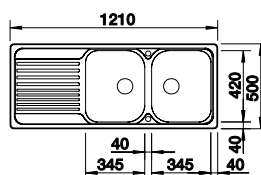

**BLANCO PLUS 6 S** 18/10 Stainless Steel sink and Chrome tap

Cut Out Size: 933mm x 483mm x 15mm corner radii  
 Bowl Depth: 130/160mm Cabinet Size: 600mm  
**ORDER CODE: SEL6804**

**ONLY**  
**£267.95**  
 INCL. VAT  
 Including  
**CREST TAP**

Tap options

**INCLUSIVE TAP**  
 BLANCO CREST  
 SEL1400CH

**UPGRADE TAP**  
**+£41.95**  
 BLANCO SPICE  
 SEL5200CH

See page 37 for details

**BLANCO TIPO 8 S** 18/10 Stainless Steel sink and Chrome tap

Cut Out Size: 1192mm x 482mm x 15mm corner radii  
 Bowl Depth: 165/165mm Cabinet Size: 800mm  
**ORDER CODE: SEL6165**