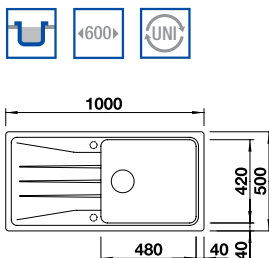

### BLANCO SONA XL 6 S SILGRANIT® PuraDur® sink and Chrome tap

Cut Out Size: 980mm x 480mm x 15mm corner radii  
 Bowl Depth: 190mm Cabinet Size: 600mm  
**ORDER CODE: SEL8925+COLOUR**

**Silgranit® PuraDur® Colour Options:**