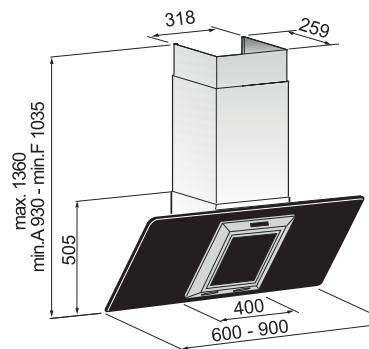

ORDER CODE: SEL1235C60
£379.95 INCL. VAT

ORDER CODE: SEL1235C90
£399.95 INCL. VAT