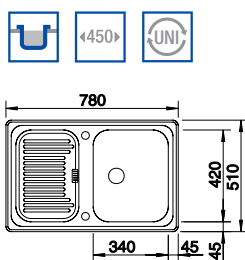

BLANCO CLASSIC 45 S SILGRANIT® sink and Chrome tap **NEW**

Cut Out Size: 756mm x 486mm x 15mm corner radii
Bowl Depth: 175mm Cabinet Size: 450mm
ORDER CODE: SEL8599+COLOUR

Silgranit® Colour Options:

- Alumetallic SEL8599AL
- Anthracite SEL8599AN
- Champagne SEL8599CP
- White SEL8599WH

ONLY
£318.95
INCL. VAT
Including
CREST TAP

Tap options

INCLUSIVE TAP
BLANCO CREST
SEL1400CH

UPGRADE TAP
+£41.95
BLANCO SPICE
SEL5200CH

See page 37 for details