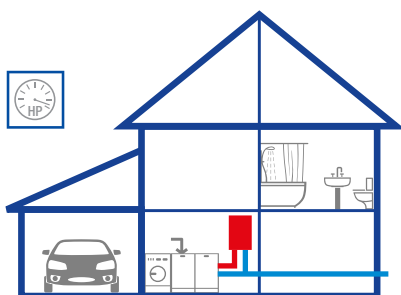

## ISE food disposer

A growing concern to us all is food waste; it is estimated that over 60% of all household waste is food from preparation and leftovers.

One solution to dispose effectively of unwanted food is to fit your new kitchen sink with a waste disposer. The ISE unit is fitted in the sink waste and shreds food into small particles which are rinsed away with the waste water. Just consider no more bin smells in the summer and less time required for wrapping up unwanted food for safe disposal.

### High pressure (Combi-boiler system)

You have a boiler unit but no hot water cylinder, the boiler unit is usually found in the kitchen and delivers hot water on demand. You should be able to choose from most of our taps.