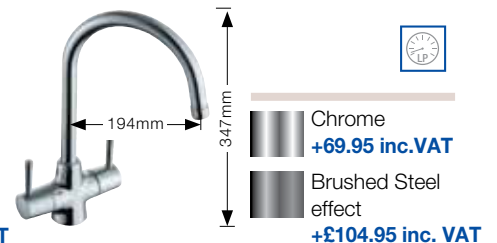

BLANCO ARTI
SEL4552CH SEL4552BS

- Suitable for low pressure systems, minimum 0.3 bar.