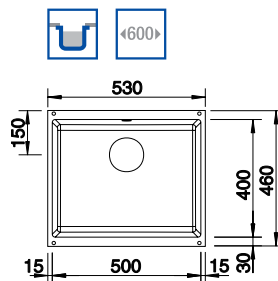

QUARTA 550-U 18/10 Stainless Steel sink and Chrome tap

ONLY £309.95
INCL. VAT Including CREST TAP

Tap options

See page 37 for details

QUARTA 340/180-U 18/10 Stainless Steel sink and Chrome tap

ONLY £448.95
INCL. VAT Including CREST TAP

Tap options

See page 37 for details

SUBLINE 500-U SILGRANIT® PuraDur®

ONLY £492.95
INCL. VAT Including CREST TAP

Tap options

See page 37 for details

SUBLINE 340/160-U SILGRANIT® PuraDur®

ONLY £536.95
INCL. VAT Including CREST TAP

Tap options

See page 37 for details

SILGRANIT® PuraDur® Colours