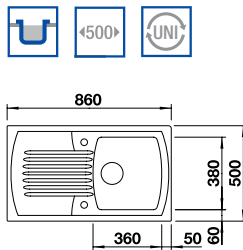

## BLANCO SETURA 5 S Ceramic sink and Chrome tap

Cut Out Size: 810mm x 460mm x 15mm corner radii  
 Bowl Depth: 200mm Cabinet Size: 500mm  
 ORDER CODE: SEL8918CW

**ONLY**  
**£298.95**  
 INCL. VAT  
 Including  
**CREST TAP**