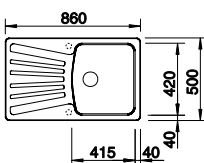

## BLANCO NOVA 5 S SILGRANIT® sink and Chrome tap

Cut Out Size: 836mm x 476mm x 15mm corner radii  
 Bowl Depth: 190mm Cabinet Size: 500mm  
**ORDER CODE: SEL8809+COLOUR**

**German warehouse stock.**  
**Allow 10 working days.**