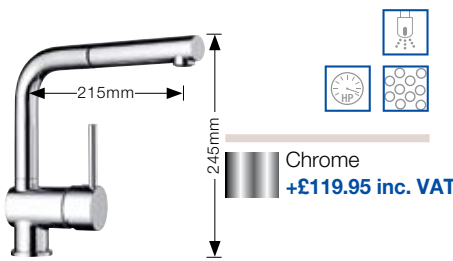

BLANCO MODE  
SEL5600CH **NEW**

- Suitable for low pressure systems, minimum 0.3 bar.

Chrome  
+£112.95 inc. VAT

BLANCO BELLA  
SEL3400CH

- Twin ceramic-look levers.
- Suitable for low pressure systems, minimum 0.3 bar.
- WRAS approved fitting.