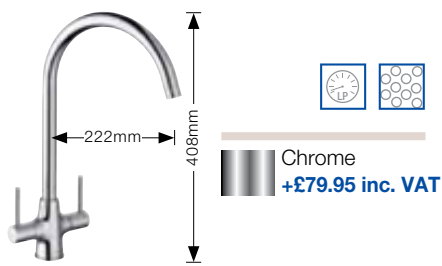

Tap upgrades

Chrome
+£79.95 inc. VAT

BLANCO LOOP
SEL5700CH **NEW**

- High arch long reach spout.
- Suitable for low pressure systems, minimum 0.3 bar.