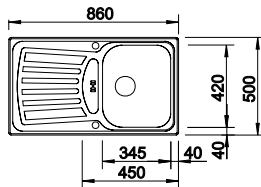

BLANCO PLUS 45 S 18/10 Stainless Steel sink and Chrome tap