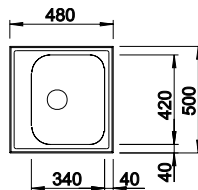

BLANCO TOGA 45 18/10 Stainless Steel sink and Chrome tap **NEW**