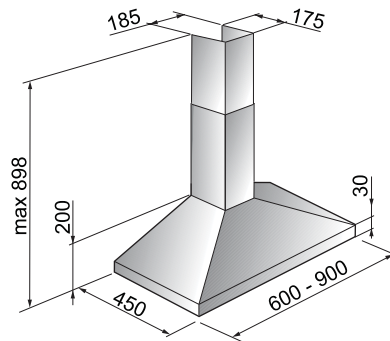

ORDER CODE: SEL1141C60
£117.95 INCL. VAT
ORDER CODE: SEL1141C90
£149.95 INCL. VAT