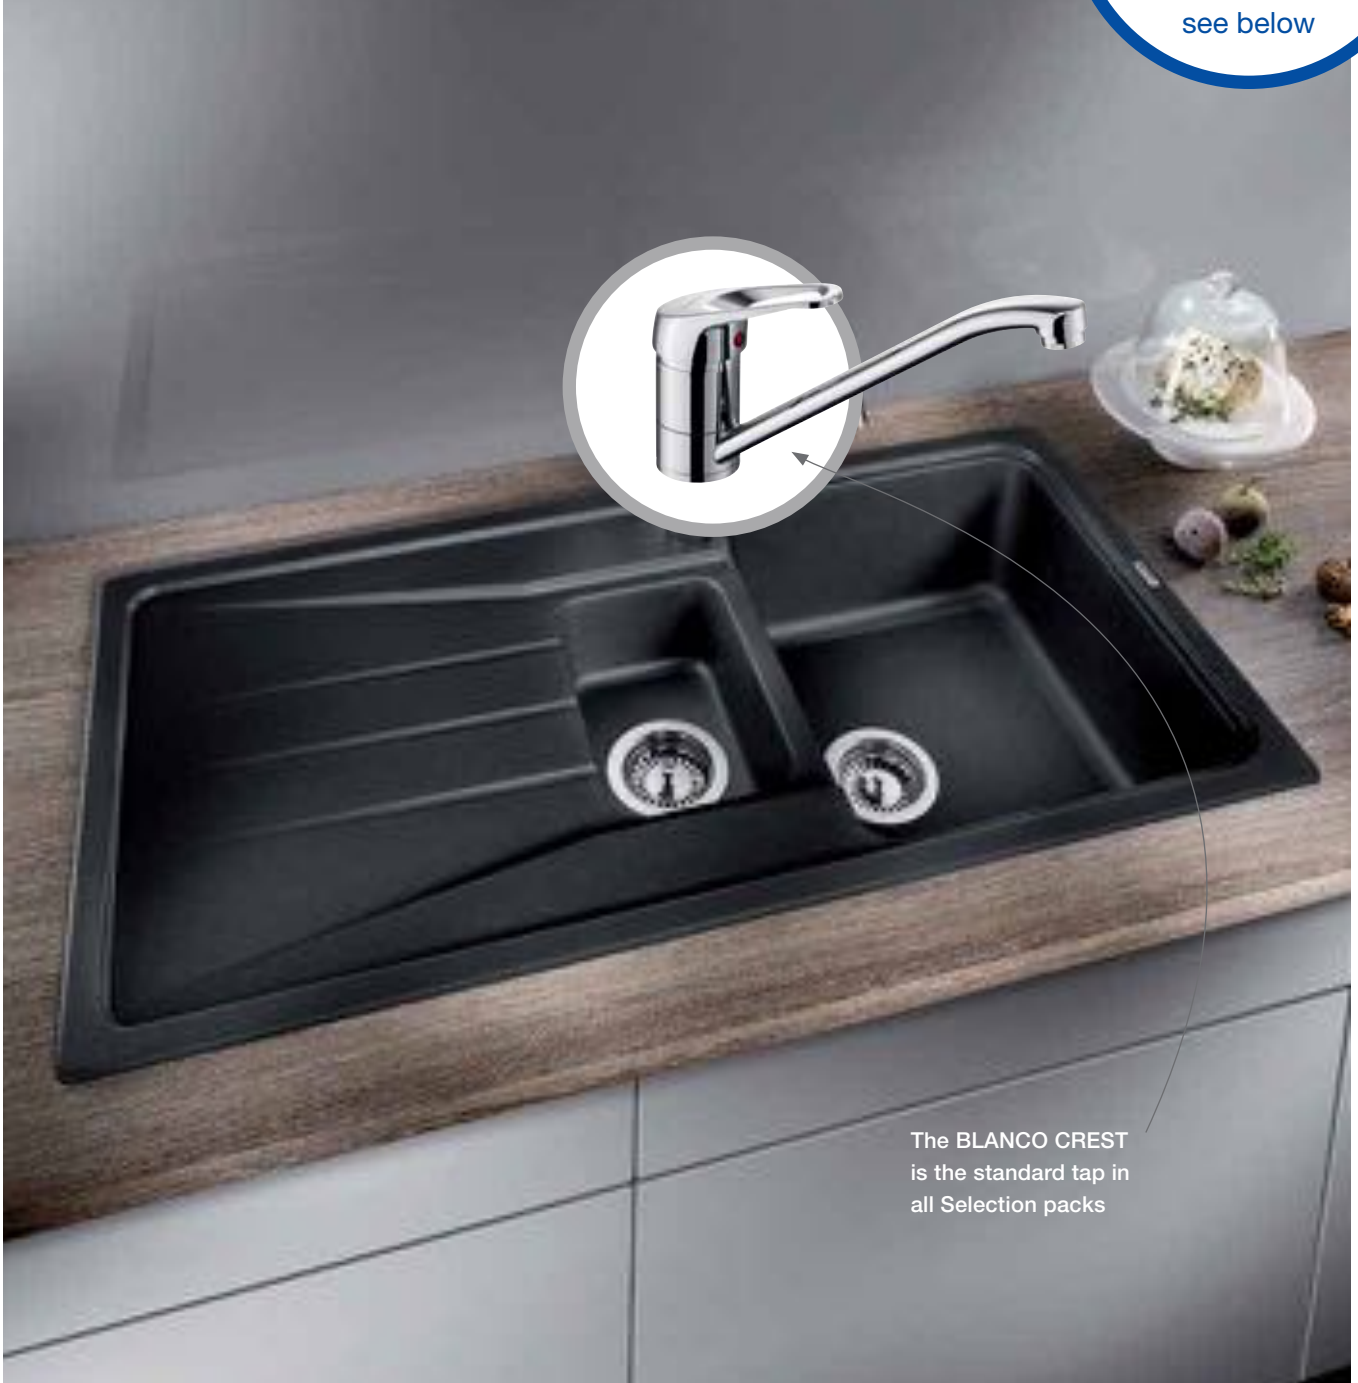

**PACKS
FROM
£239.96**
INCL. VAT
see below

BLANCO SONA

SILGRANIT® PuraDur®

The BLANCO CREST
is the standard tap in
all Selection packs

Tailored towards contemporary kitchens.

- Modern, contemporary design
- Kitchen tasks are made much easier by the spacious main bowl and practical additional bowl
- Tap ledge with striking profile
- Specially for the 60cm base cabinet