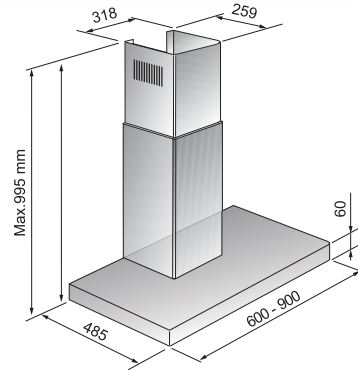

**SEL1170C60 SEL1170C90**

- Stainless Steel
- 2 x 28W bulbs
- Outlet dia. 150mm-120mm
- Aluminium filters
- 3 speeds
- Push buttons
- Air movement 400 m<sup>3</sup>/h

ORDER CODE: SEL1170C60  
**£189.95** INCL. VAT