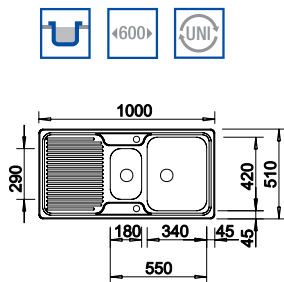

- Large bowl, separate additional bowl and large drainer
- 3 sink zones for a comfortable workspace
- Reversible design

**BLANCO CLASSIC 6 S** SILGRANIT® sink and Chrome tap **NEW**

Cut Out Size: 976mm x 486mm x 15mm corner radii  
 Bowl Depth: 175/130mm Cabinet Size: 600mm  
**ORDER CODE: SEL8601+COLOUR**