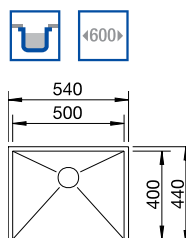

## QUARTA 500-U 18/10 Stainless Steel sink and Chrome tap

500 x 400mm Cabinet: 600mm  
 ORDER CODE: SEL6931

**ONLY**  
**£298.95**  
 INCL. VAT  
 Including  
**CREST TAP**

Tap options

**INCLUSIVE TAP**  
 BLANCO CREST  
 SEL1400CH