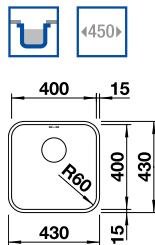

SUPRA 340-U 18/10 Stainless Steel sink and Chrome tap

ONLY
£159.95
INCL. VAT
Including
CREST TAP

Tap options

INCLUSIVE TAP
BLANCO CREST
SEL1400CH

UPGRADE TAP
+£41.95
BLANCO SPICE
SEL5200CH

See page 37 for details

SUPRA 400-U 18/10 Stainless Steel sink and Chrome tap

ONLY
£184.95
INCL. VAT
Including
CREST TAP

Tap options

INCLUSIVE TAP
BLANCO CREST
SEL1400CH

UPGRADE TAP
+£41.95
BLANCO SPICE
SEL5200CH

See page 37 for details

SUPRA 450-U 18/10 Stainless Steel sink and Chrome tap

ONLY
£192.95
INCL. VAT
Including
CREST TAP

Tap options

INCLUSIVE TAP
BLANCO CREST
SEL1400CH

UPGRADE TAP
+£41.95
BLANCO SPICE
SEL5200CH

See page 37 for details

SUPRA 500-U 18/10 Stainless Steel sink and Chrome tap

ONLY
£199.95
INCL. VAT
Including
CREST TAP

Tap options

INCLUSIVE TAP
BLANCO CREST
SEL1400CH

UPGRADE TAP
+£41.95
BLANCO SPICE
SEL5200CH

See page 37 for details