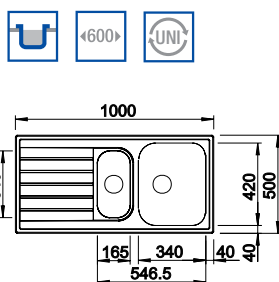

Cut Out Size: 982mm x 482mm x 15mm corner radii  
 Bowl Depth: 155mm Cabinet Size: 500mm  
**ORDER CODE: SEL6806**

Tap options

**INCLUSIVE TAP**  
 BLANCO CREST  
 SEL1400CH

**UPGRADE TAP  
 +£41.95**  
 BLANCO SPICE  
 SEL5200CH

See page 37 for details

**ONLY  
 £184.95**  
 INCL. VAT  
 Including  
**CREST TAP**

**BLANCO LIVIT 45 S SALTO** 18/10 Stainless Steel sink and Chrome tap

Cut Out Size: 842mm x 482mm x 15mm corner radii  
 Bowl Depth: 155mm Cabinet Size: 450mm  
**ORDER CODE: SEL6805**

Cut Out Size: 982mm x 482mm x 15mm corner radii  
 Bowl Depth: 155/130mm Cabinet Size: 600mm  
**ORDER CODE: SEL6807**

**COLANDER  
 UPGRADE  
 +£53.50**  
 SEL221132

**ONLY  
 £310.95**  
 INCL. VAT  
 Including  
**CREST TAP**