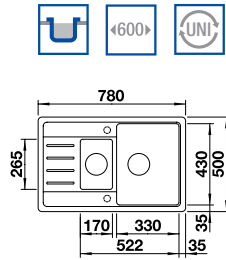

**BLANCO LEGRA 6S COMPACT** SILGRANIT® sink and Chrome tap

Cut Out Size: 760mm x 480mm x 15mm corner radii  
 Bowl Depth: 190mm Cabinet Size: 600mm  
**ORDER CODE: SEL8858+COLOUR**

**Silgranit® Colour Options:**