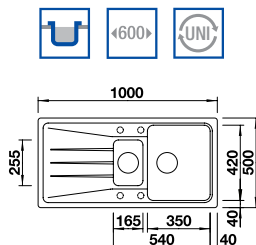

### BLANCO SONA 6 S SILGRANIT® PuraDur® sink and Chrome tap

Cut Out Size: 980mm x 480mm x 15mm corner radii  
 Bowl Depth: 100/190mm Cabinet Size: 600mm  
**ORDER CODE: SEL8924+COLOUR**

**COLANDER  
 UPGRADE**  
 +£53.50  
 SEL231178