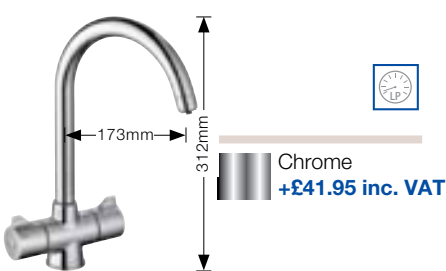

### Tap upgrades

**BLANCO PALACE**  
SEL5000CH **NEW**

- Suitable for low pressure systems, minimum 0.3 bar.

**BLANCO PRINZ**  
SEL1000CH **NEW**

- WRAS approved fitting.
- Suitable for low pressure systems, minimum 0.3 bar.