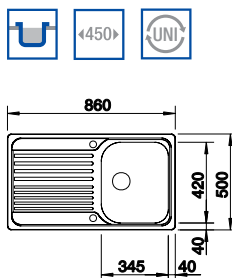

## BLANCO TOGA 45 S 18/10 Stainless Steel sink and Chrome tap **NEW**

**ONLY**  
**£168.95**  
 INCL. VAT  
 Including  
 CREST TAP

Cut Out Size: 842mm x 482mm x 15mm corner radii  
 Bowl Depth: 170mm Cabinet Size: 450mm  
**ORDER CODE: SEL6593**