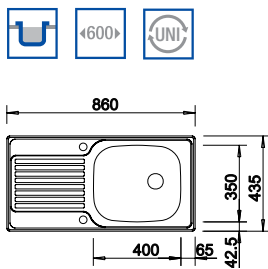

BLANCO MAGNUM 18/10 Stainless Steel sink and Chrome tap

ONLY
£163.95
INCL. VAT
Including
CREST TAP