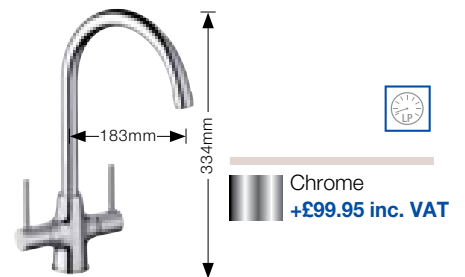

Chrome  
+£99.95 inc. VAT

BLANCO TRIM II  
SEL1600CH **NEW**

- Slim style tall cruciform mixer tap.
- High pressure balanced supply only requires 1 bar minimum pressure, 1.0-1.5 bar recommended.

Chrome  
+£99.95 inc. VAT