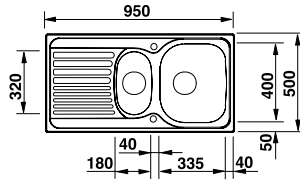

Cut Out Size: 933mm x 483mm x 15mm corner radii  
 Bowl Depth: 160/90mm Cabinet Size: 600mm  
**ORDER CODE: SEL6594**

**ONLY**  
**£198.95**  
 INCL. VAT  
 Including  
**CREST TAP**

Tap options

**INCLUSIVE TAP**  
 BLANCO CREST  
 SEL1400CH