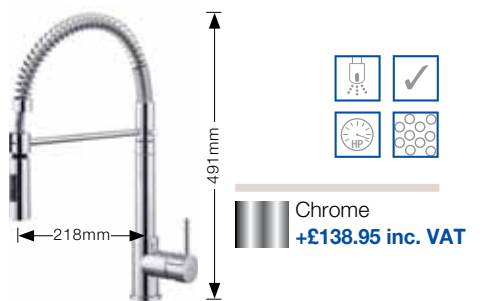

Chrome  
+£119.95 inc. VAT

BLANCO MIXA-S  
SEL2750CH **NEW**

- Pull-out handset.
- High pressure supply only, minimum 1.0 bar.

Chrome  
+£138.95 inc. VAT

BLANCO ELLIPSE  
SEL1640CH

- Professional-style single mixer tap with spray rinse feature.
- High pressure supply only, minimum 1.0 bar.