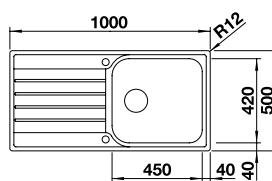

# BLANCO LIVIT

18/10 Stainless Steel

The BLANCO CREST is the standard tap in all Selection packs

Modern look and generous size with ergonomic centre bowl.

- Additional bowl on side
- Functional colander can be hooked into main bowl
- Spacious drainer
- 3½" Stainless Steel basket strainers

## BLANCO LIVIT XL 6 S 18/10 Stainless Steel sink and Chrome tap

**ONLY**  
**£212.95**  
 INCL. VAT  
 Including  
 CREST TAP

Cut Out Size: 982mm x 482mm x 15mm corner radii  
 Bowl Depth: 160mm Cabinet Size: 600mm  
**ORDER CODE: SEL6846**