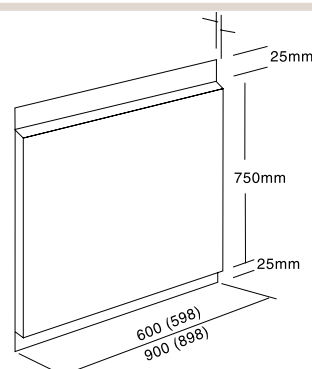

ORDER CODE: SEL1235C60  
**£379.95** INCL. VAT

ORDER CODE: SEL1235C90  
**£399.95** INCL. VAT

**SELDP60 SELDP90**

- Stainless Steel décor panel 600mm or 900mm wide
- Luxury brushed finish
- Standard 750mm high