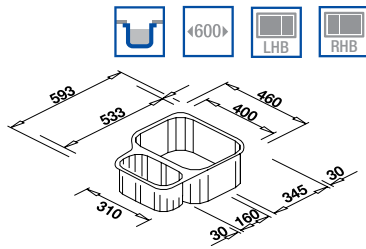

ONLY £319.95
INCL. VAT
Including
CREST TAP

Tap options

INCLUSIVE TAP
BLANCO CREST
SEL1400CH

UPGRADE TAP
+£41.95
BLANCO SPICE
SEL5200CH

See page 37 for details