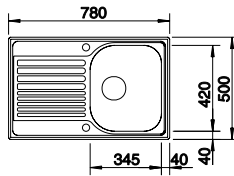

Cut Out Size: 762mm x 482mm x 15mm corner radii  
 Bowl Depth: 170mm Cabinet Size: 450mm  
**ORDER CODE: SEL6598**

**ONLY**  
**£148.95**  
 INCL. VAT  
 Including  
**CREST TAP**

Tap options

**INCLUSIVE TAP**  
 BLANCO CREST  
 SEL1400CH