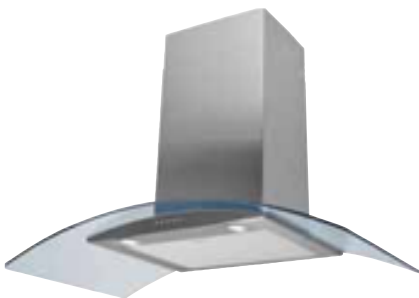

SEL1150C60 SEL1150C70 SEL1150C90

- Stainless Steel/Glass
- 2 x 20W halogen bulbs
- Outlet dia. 150mm-120mm
- Aluminium filters
- 3 speeds
- Push buttons
- Air movement 400 m³/h