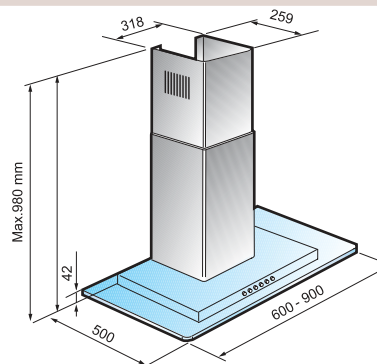

ORDER CODE: SEL1160C60
£182.95 INCL. VAT
ORDER CODE: SEL1160C90
£199.95 INCL. VAT