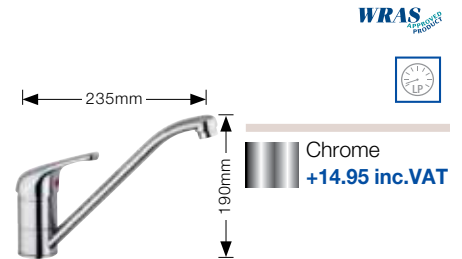

BLANCO PRINZ
SEL1000CH **NEW**

- WRAS approved fitting.
- Suitable for low pressure systems, minimum 0.3 bar.