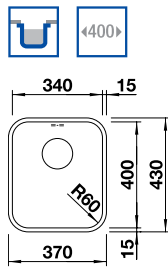

SUPRA 340-U 18/10 Stainless Steel sink and Chrome tap

ONLY
£159.95
INCL. VAT
Including
CREST TAP

Tap options

INCLUSIVE TAP
BLANCO CREST
SEL1400CH

UPGRADE TAP
+£41.95
BLANCO SPICE
SEL5200CH

See page 37 for details

SUPRA 400-U 18/10 Stainless Steel sink and Chrome tap

ONLY
£184.95
INCL. VAT
Including
CREST TAP

Tap options

INCLUSIVE TAP
BLANCO CREST
SEL1400CH

UPGRADE TAP
+£41.95
BLANCO SPICE
SEL5200CH

See page 37 for details

SUPRA 450-U 18/10 Stainless Steel sink and Chrome tap

ONLY
£192.95
INCL. VAT
Including
CREST TAP

Tap options

INCLUSIVE TAP
BLANCO CREST
SEL1400CH

UPGRADE TAP
+£41.95
BLANCO SPICE
SEL5200CH

See page 37 for details

SUPRA 500-U 18/10 Stainless Steel sink and Chrome tap

ONLY
£199.95
INCL. VAT
Including
CREST TAP

Tap options

INCLUSIVE TAP
BLANCO CREST
SEL1400CH

UPGRADE TAP
+£41.95
BLANCO SPICE
SEL5200CH

See page 37 for details