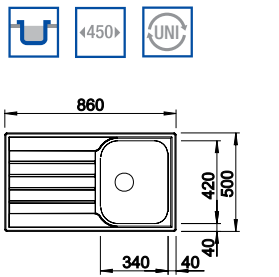

Cut Out Size: 982mm x 482mm x 15mm corner radii  
 Bowl Depth: 155mm Cabinet Size: 500mm  
**ORDER CODE: SEL6806**

Tap options

**INCLUSIVE TAP**  
 BLANCO CREST  
 SEL1400CH

**UPGRADE TAP  
 +£41.95**  
 BLANCO SPICE  
 SEL5200CH

See page 37 for details

**ONLY  
 £184.95**  
 INCL. VAT  
 Including  
**CREST TAP**

**BLANCO LIVIT 45 S SALTO** 18/10 Stainless Steel sink and Chrome tap

Cut Out Size: 842mm x 482mm x 15mm corner radii  
 Bowl Depth: 155mm Cabinet Size: 450mm  
**ORDER CODE: SEL6805**