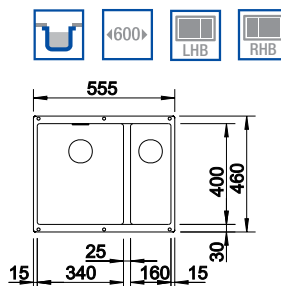

QUARTA 550-U 18/10 Stainless Steel sink and Chrome tap

ONLY £309.95
INCL. VAT Including CREST TAP

Tap options

See page 37 for details

QUARTA 340/180-U 18/10 Stainless Steel sink and Chrome tap

ONLY £448.95
INCL. VAT Including CREST TAP

Tap options

See page 37 for details

SUBLINE 500-U SILGRANIT® PuraDur®

ONLY £492.95
INCL. VAT Including CREST TAP

Tap options

See page 37 for details

SUBLINE 340/160-U SILGRANIT® PuraDur®

ONLY £536.95
INCL. VAT Including CREST TAP

Tap options

See page 37 for details

SILGRANIT® PuraDur® Colours