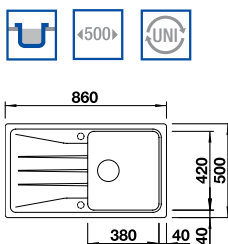

### BLANCO SONA 5 S SILGRANIT® PuraDur® sink and Chrome tap

Cut Out Size: 840mm x 480mm x 15mm corner radii  
 Bowl Depth: 190mm Cabinet Size: 500mm  
**ORDER CODE: SEL8923+COLOUR**

**Silgranit® PuraDur® Colour Options:**