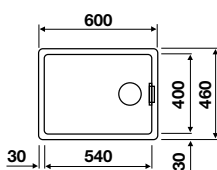

BLANCO BELFAST Ceramic sink and Chrome tap **NEW**