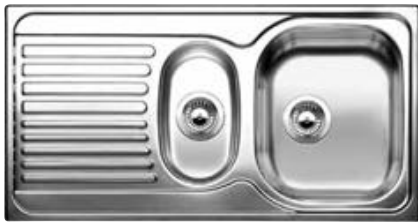

Tap options

**INCLUSIVE TAP**  
 BLANCO CREST  
 SEL1400CH

**UPGRADE TAP**  
**+£41.95**  
 BLANCO SPICE  
 SEL5200CH

See page 37 for details

**BLANCO TOGA 6 S** 18/10 Stainless Steel sink and Chrome tap **NEW**