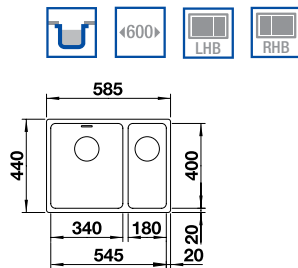

545 x 400mm Cabinet: 600mm  
ORDER CODE: SEL7921-L-or-R

**ONLY £467.95**  
INCL. VAT  
Including  
**CREST TAP**

Tap options

**INCLUSIVE TAP**  
BLANCO CREST  
SEL1400CH

**UPGRADE TAP**  
**+£41.95**  
BLANCO SPICE  
SEL5200CH