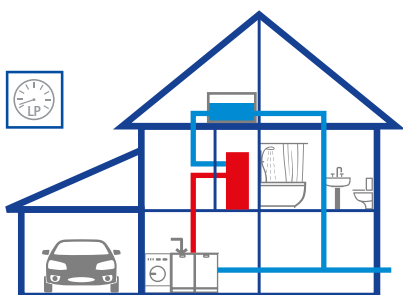

Low pressure (Gravity-fed system)

You have a cold water tank in your attic and a hot water tank in your airing cupboard. You should choose taps which state they are suitable for a low pressure system.