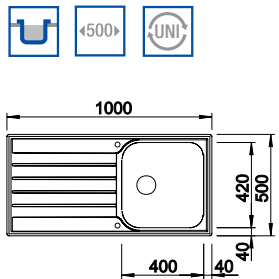

Cut Out Size: 982mm x 482mm x 15mm corner radii  
 Bowl Depth: 160/137mm Cabinet Size: 600mm  
**ORDER CODE: SEL6847**

**COLANDER  
 UPGRADE  
 +£53.50**  
 SEL221132

**ONLY  
 £288.95**  
 INCL. VAT  
 Including  
**CREST TAP**

Cut Out Size: 982mm x 482mm x 15mm corner radii  
 Bowl Depth: 155mm Cabinet Size: 500mm  
**ORDER CODE: SEL6806**

Tap options

**INCLUSIVE TAP**  
 BLANCO CREST  
 SEL1400CH

**UPGRADE TAP  
 +£41.95**  
 BLANCO SPICE  
 SEL5200CH