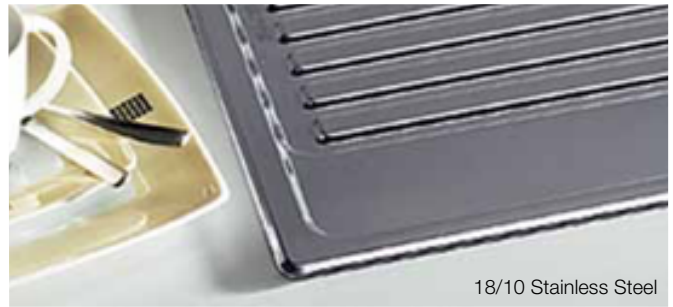

18/10 Stainless Steel