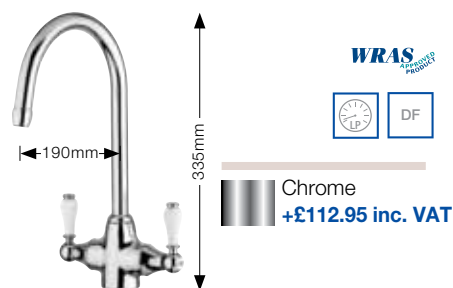

Chrome
+£112.95 inc. VAT

BLANCO BELLA
SEL3400CH

- Twin ceramic-look levers.
- Suitable for low pressure systems, minimum 0.3 bar.
- WRAS approved fitting.