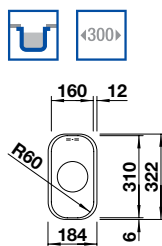

Supra 160-U can be used in conjunction with a main Supra bowl as per the main image above.

ONLY
£89.95
INCL. VAT
EXCLUDES TAP