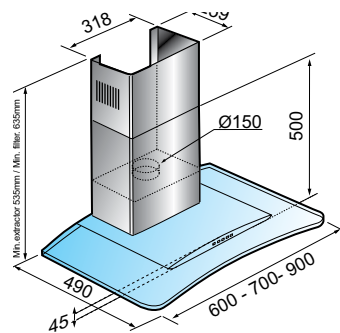

ORDER CODE: SEL1150C60
£192.95 INCL. VAT
ORDER CODE: SEL1150C70
£203.95 INCL. VAT
ORDER CODE: SEL1150C90
£214.95 INCL. VAT