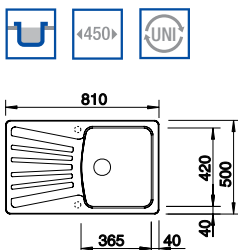

BLANCO NOVA 45 S SILGRANIT® sink and Chrome tap

Cut Out Size: 786mm x 476mm x 15mm corner radii
Bowl Depth: 190mm Cabinet Size: 450mm
ORDER CODE: SEL8913+COLOUR

German warehouse stock.
Allow 10 working days.

Silgranit® Colour Options:

- Alumetallic SEL8913AL
- Anthracite SEL8913AN
- Jasmin SEL8913JA
- White SEL8913WH

ONLY
£298.95
INCL. VAT
Including CREST TAP