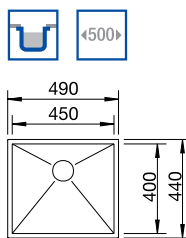

PACKS FROM
£298.95
INCL. VAT
see below

BLANCO QUARTA

18/10 Stainless Steel

The BLANCO CREST is the standard tap in all Selection packs

QUARTA 450-U 18/10 Stainless Steel sink and Chrome tap

450 x 400mm Cabinet: 500mm
ORDER CODE: SEL6930

ONLY
£278.95
INCL. VAT
Including
CREST TAP

Tap options

INCLUSIVE TAP
BLANCO CREST
SEL1400CH

UPGRADE TAP
+£41.95
BLANCO SPICE
SEL5200CH

See page 37 for details

QUARTA 500-U 18/10 Stainless Steel sink and Chrome tap

500 x 400mm Cabinet: 600mm
ORDER CODE: SEL6931

ONLY
£298.95
INCL. VAT
Including
CREST TAP

Tap options

INCLUSIVE TAP
BLANCO CREST
SEL1400CH

UPGRADE TAP
+£41.95
BLANCO SPICE
SEL5200CH

See page 37 for details