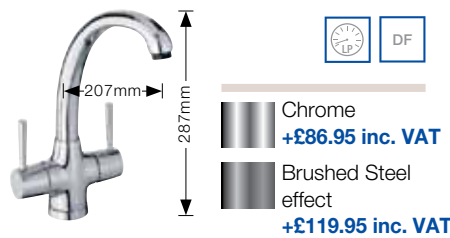

Chrome  
+£86.95 inc. VAT  
Brushed Steel effect  
+£119.95 inc. VAT

BLANCO CLEO II  
SEL6102CH SEL6102BS

- Dual flow.
- Suitable for low pressure systems, minimum 0.3 bar.

Chrome  
+£86.95 inc. VAT  
Brushed Steel effect  
+£119.95 inc. VAT