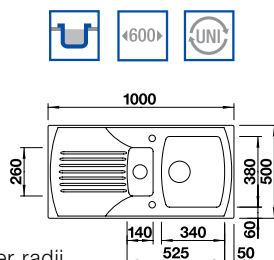

## BLANCO SETURA 5 S Ceramic sink and Chrome tap

Cut Out Size: 810mm x 460mm x 15mm corner radii  
 Bowl Depth: 200mm Cabinet Size: 500mm  
 ORDER CODE: SEL8918CW

**ONLY**  
**£298.95**  
 INCL. VAT  
 Including  
**CREST TAP**

## BLANCO SETURA 6 S Ceramic sink and Chrome tap

Cut Out Size: 950mm x 460mm x 15mm corner radii  
 Bowl Depth: 210/120mm Cabinet Size: 600mm  
 ORDER CODE: SEL8919CW

**ONLY**  
**£339.95**  
 INCL. VAT  
 Including  
**CREST TAP**