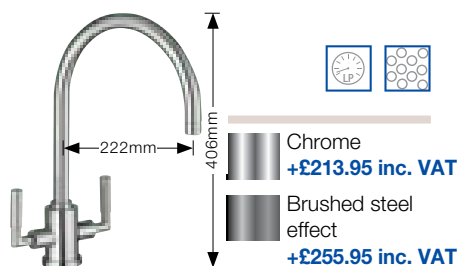

Tap upgrades

BLANCO SPIRE  
SEL3030CH

- High arch spout.
- Single lever side control.
- High pressure supply only, minimum 1.0 bar.

BLANCO EMIR  
SEL1645CH

- Single side lever monobloc mixer tap.
- High pressure supply only, minimum 1.0 bar.