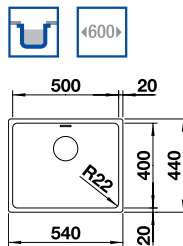

Tap options

**INCLUSIVE TAP**  
BLANCO CREST  
SEL1400CH

**UPGRADE TAP**  
**+£41.95**  
BLANCO SPICE  
SEL5200CH

See page 37 for details

**ANDANO 500-U** 18/10 Stainless Steel sink and Chrome tap

500 x 400mm Cabinet: 600mm  
ORDER CODE: SEL6920