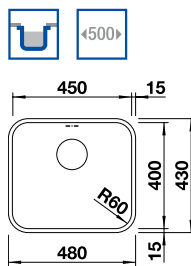

SUPRA 340-U 18/10 Stainless Steel sink and Chrome tap

ONLY
£159.95
INCL. VAT
Including
CREST TAP

Tap options

INCLUSIVE TAP
BLANCO CREST
SEL1400CH

UPGRADE TAP
+£41.95
BLANCO SPICE
SEL5200CH

See page 37 for details

SUPRA 400-U 18/10 Stainless Steel sink and Chrome tap

ONLY
£184.95
INCL. VAT
Including
CREST TAP

Tap options

INCLUSIVE TAP
BLANCO CREST
SEL1400CH

UPGRADE TAP
+£41.95
BLANCO SPICE
SEL5200CH

See page 37 for details

SUPRA 450-U 18/10 Stainless Steel sink and Chrome tap

ONLY
£192.95
INCL. VAT
Including
CREST TAP

Tap options

INCLUSIVE TAP
BLANCO CREST
SEL1400CH

UPGRADE TAP
+£41.95
BLANCO SPICE
SEL5200CH

See page 37 for details

SUPRA 500-U 18/10 Stainless Steel sink and Chrome tap

ONLY
£199.95
INCL. VAT
Including
CREST TAP

Tap options

INCLUSIVE TAP
BLANCO CREST
SEL1400CH

UPGRADE TAP
+£41.95
BLANCO SPICE
SEL5200CH

See page 37 for details