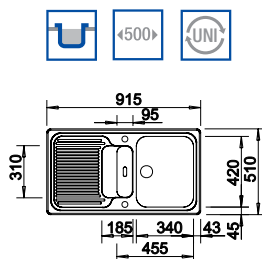

BLANCO CLASSIC 5 S SILGRANIT® sink and Chrome tap **NEW**

Cut Out Size: 891mm x 486mm x 15mm corner radii
Bowl Depth: 175/100mm Cabinet Size: 500mm
ORDER CODE: SEL8600+COLOUR

Silgranit® Colour Options:

- Alumetallic SEL8600AL
- Anthracite SEL8600AN
- Champagne SEL8600CP
- White SEL8600WH

ONLY
£338.95
INCL. VAT
Including
CREST TAP

Tap options

INCLUSIVE TAP
BLANCO CREST
SEL1400CH

UPGRADE TAP
+£41.95
BLANCO SPICE
SEL5200CH

See page 37 for details