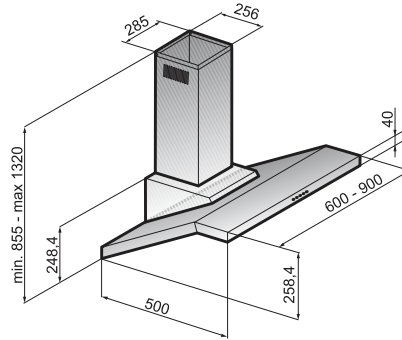

ORDER CODE: SEL1210C60  
**£349.95** INCL. VAT

ORDER CODE: SEL1210C90  
**£399.95** INCL. VAT

**SEL1255C90**

- Island hood
- Stainless Steel
- 4 x 1.5W LED lights
- Outlet dia. 150mm-120mm
- Aluminium grease filters
- 3 speeds + booster
- Soft touch control
- Timer
- Air movement 750 m³/h