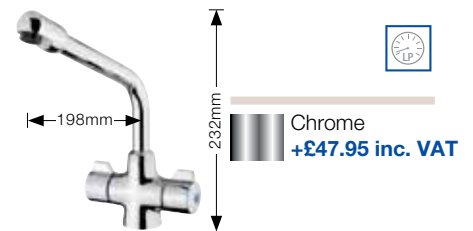

BLANCO CADET
SEL1606CH **NEW**

- Eco 6 litre/min flow regulated tap.
- Suitable for low pressure systems, minimum 0.3 bar.