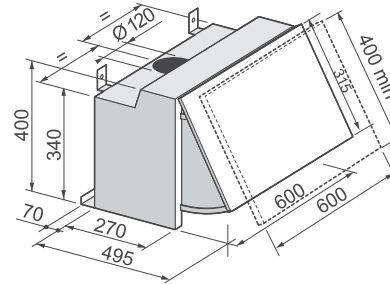

ORDER CODE: SEL1120
£85.95 INCL. VAT