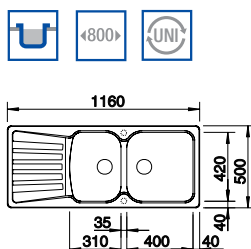

BLANCO NOVA 8 S SILGRANIT® sink and Chrome tap

Cut Out Size: 1136mm x 476mm x 15mm corner radii
Bowl Depth: 190/190mm Cabinet Size: 800mm
ORDER CODE: SEL8914+COLOUR

German warehouse stock.
Allow 10 working days.

Silgranit® Colour Options:

- Alumetallic SEL8914AL
- Anthracite SEL8914AN
- Jasmin SEL8914JA
- White SEL8914WH

ONLY
£349.95
INCL. VAT
Including CREST TAP