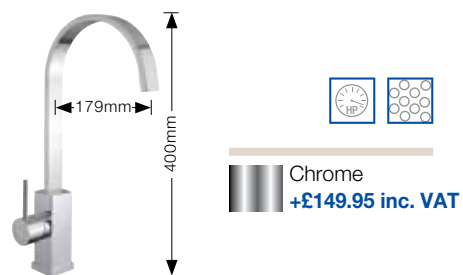

BLANCO EMIR
SEL1645CH

- Single side lever monobloc mixer tap.
- High pressure supply only, minimum 1.0 bar.