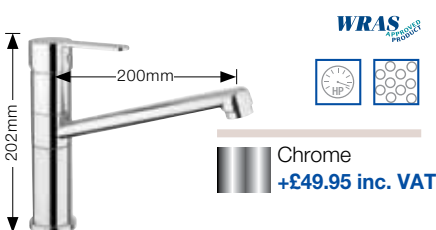

BLANCO FLEET
SEL1630CH

- Single lever mixer tap.
- High pressure supply only, minimum 0.5 bar.
- WRAS approved fitting.