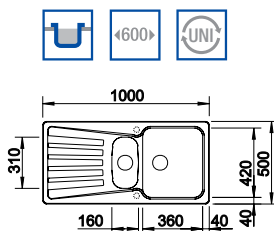

BLANCO NOVA 6 S SILGRANIT® sink and Chrome tap

Cut Out Size: 976mm x 476mm x 15mm corner radii
Bowl Depth: 190/130mm Cabinet Size: 600mm
ORDER CODE: SEL8810+COLOUR

German warehouse stock.
Allow 10 working days.

Silgranit® Colour Options:

- Alumetallic SEL8810AL
- Anthracite SEL8810AN
- Jasmin SEL8810JA
- White SEL8810WH

ONLY
£339.95
INCL. VAT
Including CREST TAP