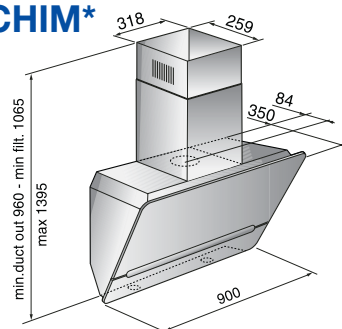

ORDER CODE: SEL1175C90BL
£499.95 INCL. VAT

ORDER CODE: SEL1175C90WH
£499.95 INCL. VAT

ORDER CODE: SEL1175C90CHIM
£74.95 INCL. VAT