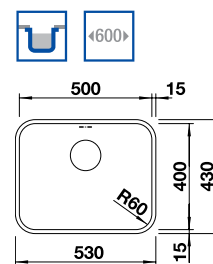

SUPRA 340-U 18/10 Stainless Steel sink and Chrome tap

ONLY
£159.95
INCL. VAT
Including
CREST TAP

Tap options

INCLUSIVE TAP
BLANCO CREST
SEL1400CH

UPGRADE TAP
+£41.95
BLANCO SPICE
SEL5200CH

See page 37 for details

SUPRA 400-U 18/10 Stainless Steel sink and Chrome tap

ONLY
£184.95
INCL. VAT
Including
CREST TAP

Tap options

INCLUSIVE TAP
BLANCO CREST
SEL1400CH

UPGRADE TAP
+£41.95
BLANCO SPICE
SEL5200CH

See page 37 for details

SUPRA 450-U 18/10 Stainless Steel sink and Chrome tap

ONLY
£192.95
INCL. VAT
Including
CREST TAP

Tap options

INCLUSIVE TAP
BLANCO CREST
SEL1400CH

UPGRADE TAP
+£41.95
BLANCO SPICE
SEL5200CH

See page 37 for details

SUPRA 500-U 18/10 Stainless Steel sink and Chrome tap

ONLY
£199.95
INCL. VAT
Including
CREST TAP

Tap options

INCLUSIVE TAP
BLANCO CREST
SEL1400CH

UPGRADE TAP
+£41.95
BLANCO SPICE
SEL5200CH

See page 37 for details