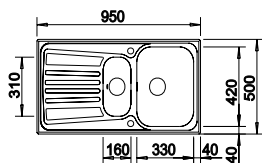

Cut Out Size: 762mm x 482mm x 15mm corner radii  
 Bowl Depth: 170mm Cabinet Size: 450mm  
**ORDER CODE: SEL6598**

**ONLY**  
**£148.95**  
 INCL. VAT  
 Including  
**CREST TAP**

Tap options

**INCLUSIVE TAP**  
 BLANCO CREST  
 SEL1400CH

**BLANCO PLUS 6 S** 18/10 Stainless Steel sink and Chrome tap

Cut Out Size: 933mm x 483mm x 15mm corner radii  
 Bowl Depth: 130/160mm Cabinet Size: 600mm  
**ORDER CODE: SEL6804**

**ONLY**  
**£267.95**  
 INCL. VAT  
 Including  
**CREST TAP**