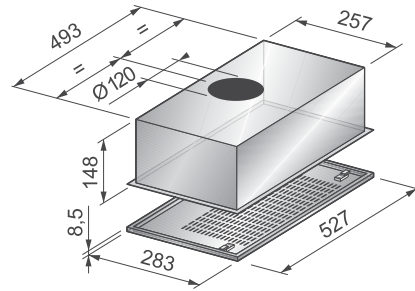

ORDER CODE: SEL1100
£53.95 INCL. VAT