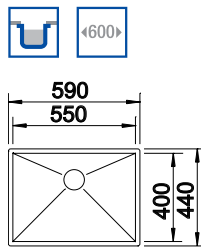

**UPGRADE TAP**  
**+£41.95**  
 BLANCO SPICE  
 SEL5200CH

See page 37 for details

**QUARTA 550-U** 18/10 Stainless Steel sink and Chrome tap

550 x 400mm Cabinet: 600mm  
ORDER CODE: SEL6932

**ONLY £309.95**  
INCL. VAT Including CREST TAP