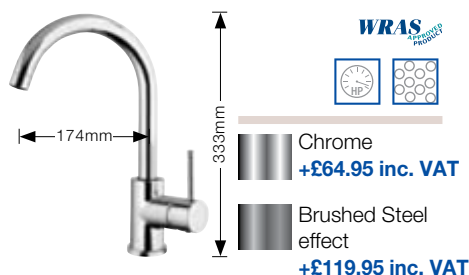

BLANCO ENVOY
SEL1626CH **NEW** SEL1626BS **NEW**

- Eco 6 litre/min flow regulated tap.
- Single lever monobloc mixer tap.
- High pressure supply only, minimum 0.5 bar.
- WRAS approved fitting.