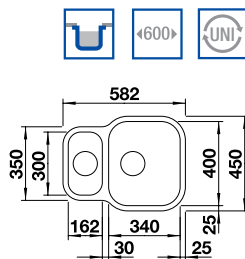

ESSENTIAL 530-U 18/10 Stainless Steel sink and Chrome tap