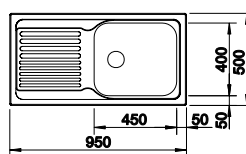

Cut Out Size: 932mm x 482mm x 15mm corner radii  
 Bowl Depth: 180mm Cabinet Size: 600mm  
**ORDER CODE: SEL6597**

**ONLY**  
**£168.95**  
 INCL. VAT  
 Including  
**CREST TAP**

Tap options

**INCLUSIVE TAP**  
 BLANCO CREST  
 SEL1400CH