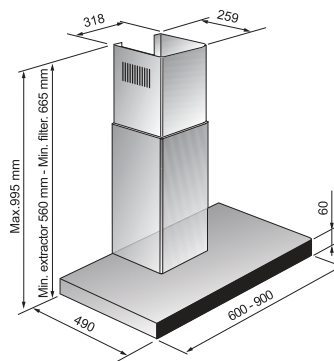

ORDER CODE: SEL1105  
**£249.95** INCL. VAT

**SEL1225C60 SEL1225C90**

- Stainless Steel/Glass
- 2 x 1.5W LED lights
- Outlet dia. 150mm-120mm
- Aluminium filters
- 3 speeds + booster
- Soft touch control
- Timer
- Air movement 750 m<sup>3</sup>/h