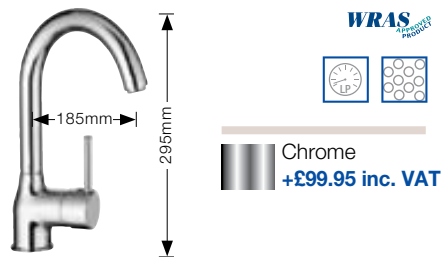

Chrome
+£99.95 inc. VAT

BLANCO REGENT
SEL8051CH **NEW**

- WRAS approved fitting.
- Suitable for low pressure systems, minimum 0.3 bar.