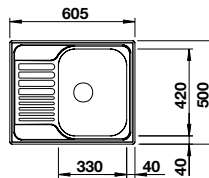

BLANCO TOGA 45 S MINI 18/10 Stainless Steel sink and Chrome tap **NEW**