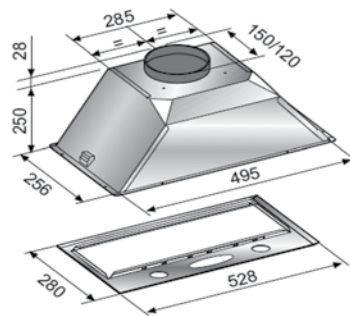

ORDER CODE: SEL1105
£249.95 INCL. VAT