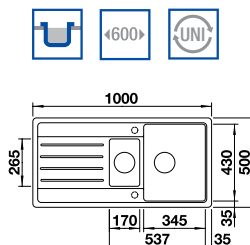

BLANCO LEGRA 6 S SILGRANIT® sink and Chrome tap **NEW**