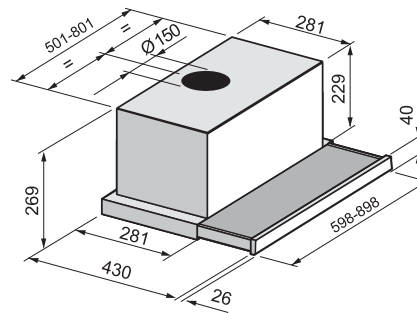

ORDER CODE: SEL1196C60BL
£239.95 INCL. VAT

ORDER CODE: SEL1196C90BL
£268.95 INCL. VAT