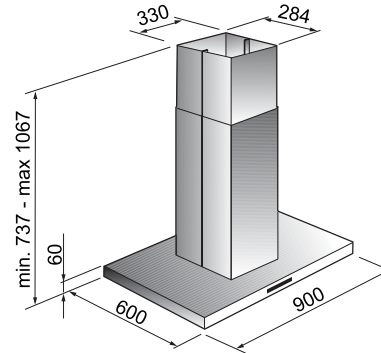

ORDER CODE: SEL1210C60  
**£349.95** INCL. VAT

ORDER CODE: SEL1210C90  
**£399.95** INCL. VAT

**SEL1255C90**

- Island hood
- Stainless Steel
- 4 x 1.5W LED lights
- Outlet dia. 150mm-120mm
- Aluminium grease filters
- 3 speeds + booster
- Soft touch control
- Timer
- Air movement 750 m³/h