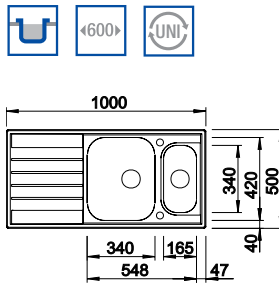

## BLANCO LIVIT XL 6 S 18/10 Stainless Steel sink and Chrome tap

**ONLY**  
**£212.95**  
 INCL. VAT  
 Including  
 CREST TAP

Cut Out Size: 982mm x 482mm x 15mm corner radii  
 Bowl Depth: 160mm Cabinet Size: 600mm  
**ORDER CODE: SEL6846**

Cut Out Size: 982mm x 482mm x 15mm corner radii  
 Bowl Depth: 160/137mm Cabinet Size: 600mm  
**ORDER CODE: SEL6847**

**COLANDER  
 UPGRADE  
 +£53.50**  
 SEL221132

**ONLY  
 £288.95**  
 INCL. VAT  
 Including  
**CREST TAP**