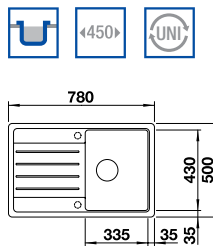

BLANCO LEGRA 45 S SILGRANIT® sink and Chrome tap **NEW**